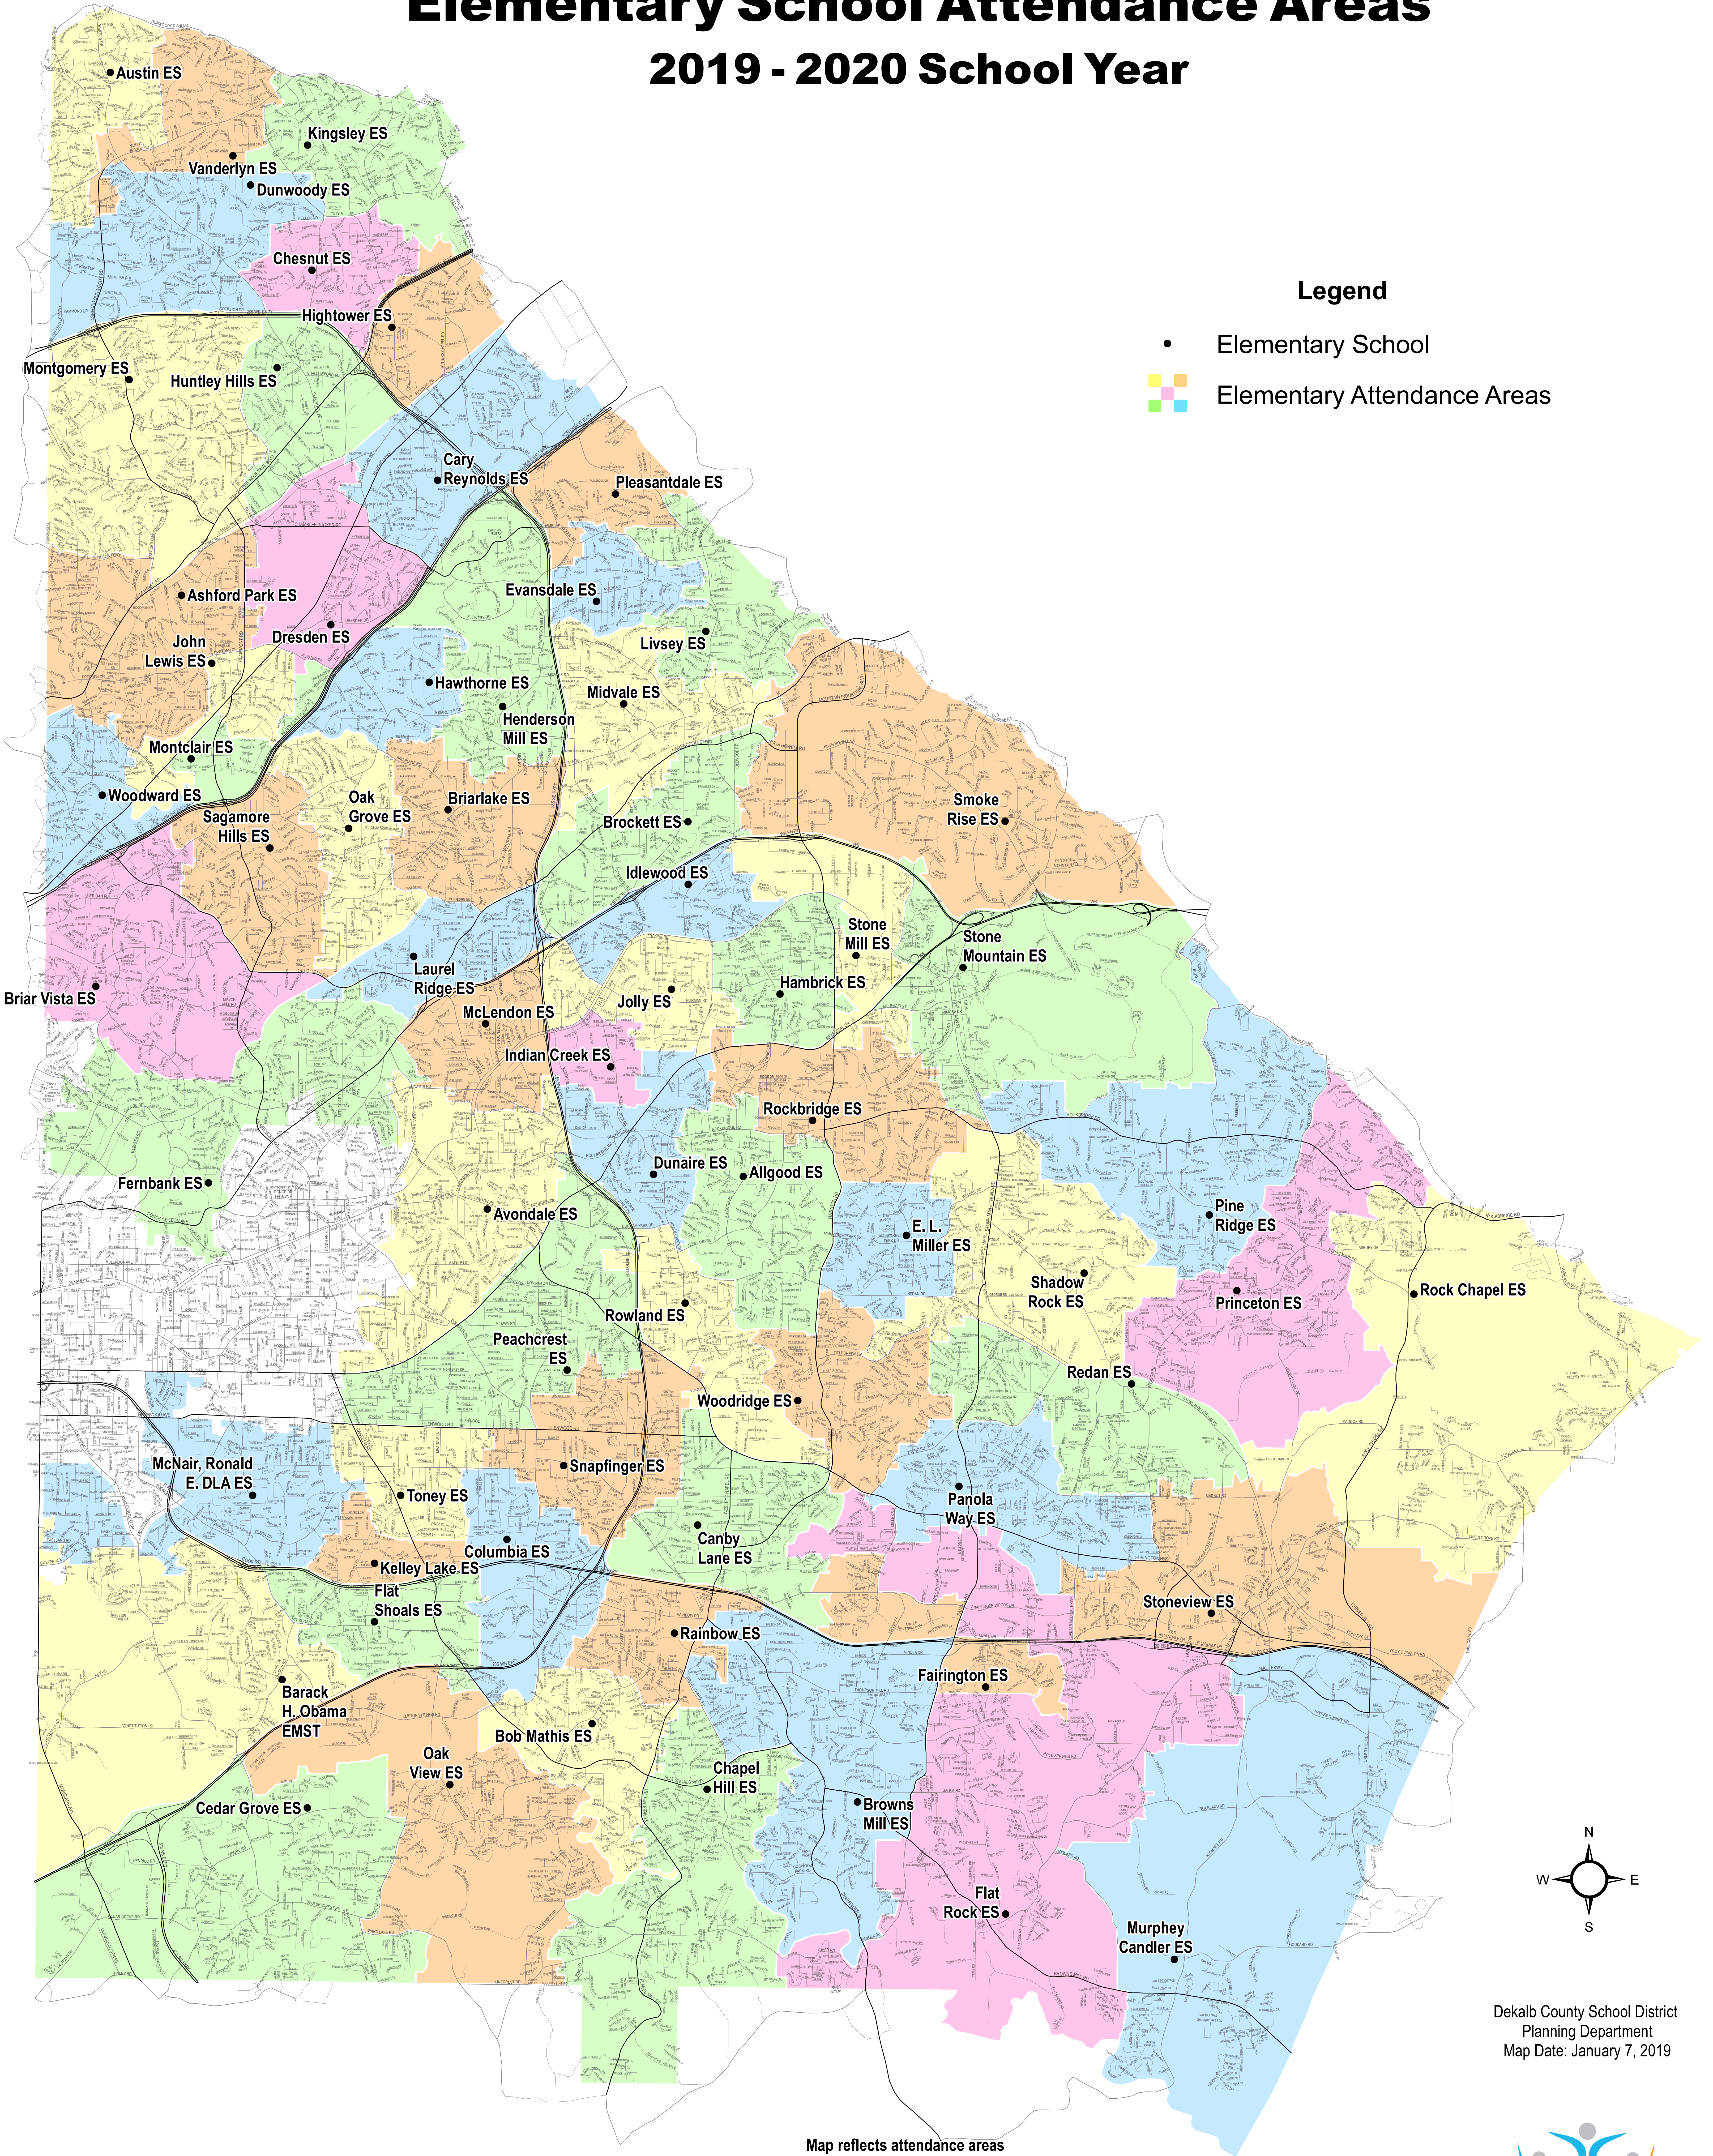

# DeKalb County School District

## Elementary School Attendance Areas

### 2019 - 2020 School Year

Map reflects attendance areas as passed by the Board of Education on March 7th, 2016, July 11th, 2016, and February 12th, 2018 & various annexations by the City of Atlanta & Decatur.

DeKalb County School District  
 Planning Department  
 Map Date: January 7, 2019