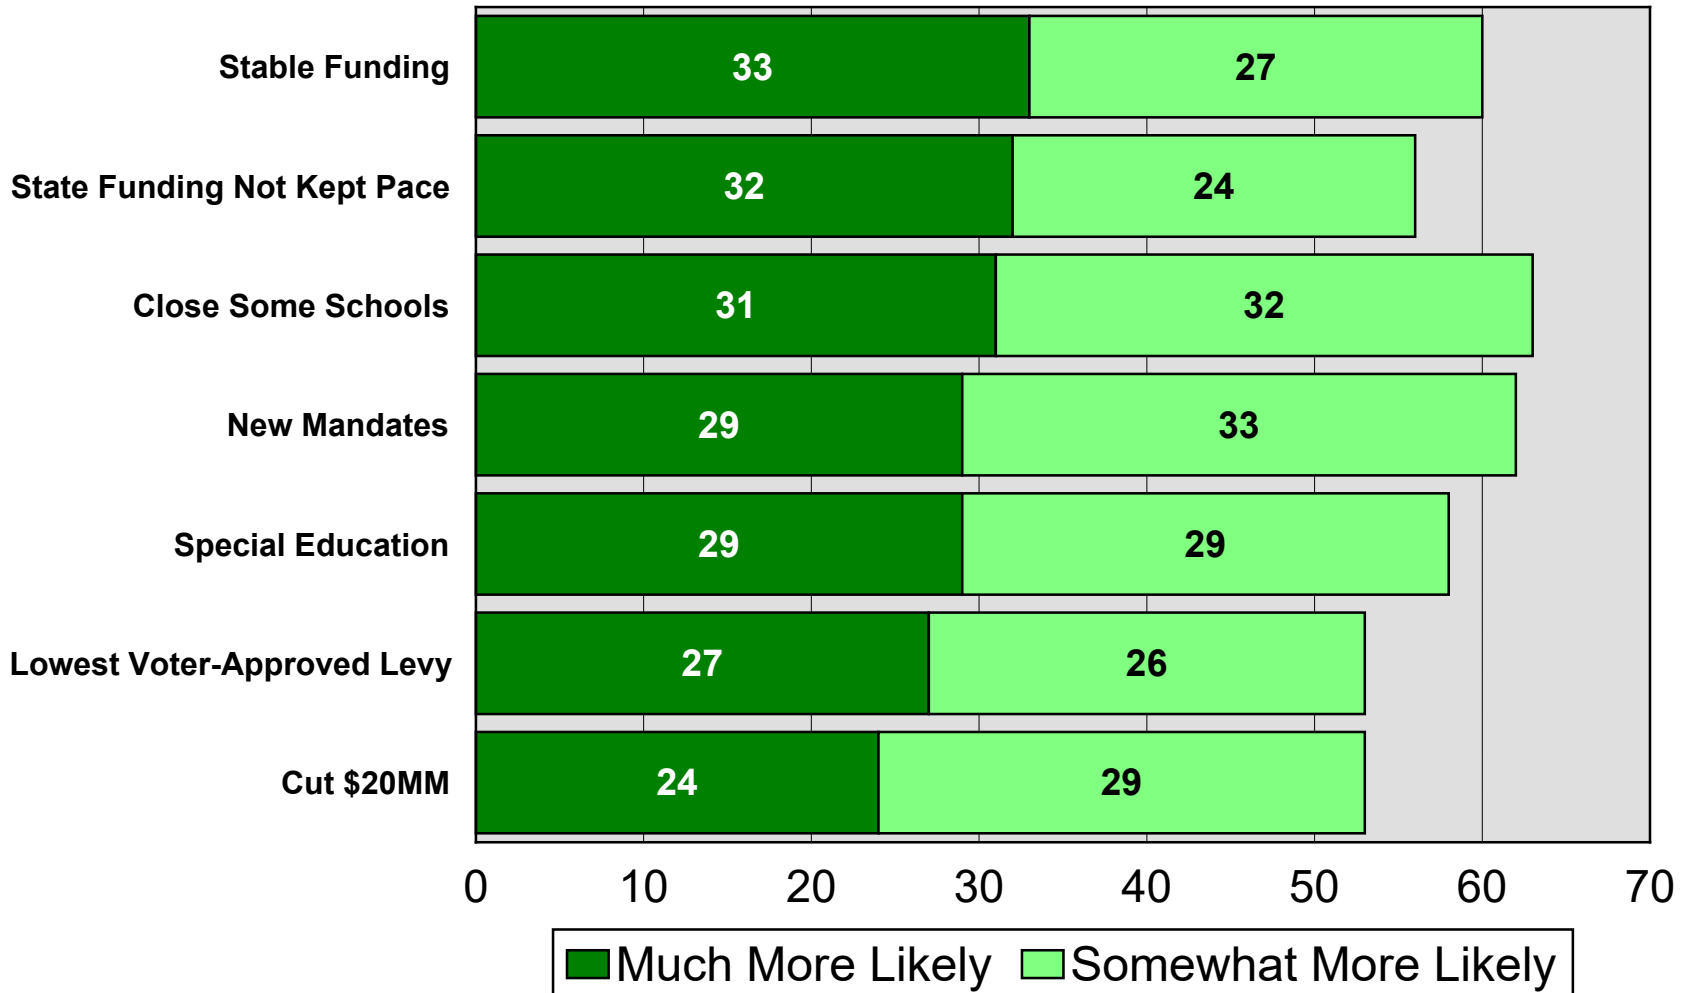

Arguments in Support

2024 Rochester Public Schools