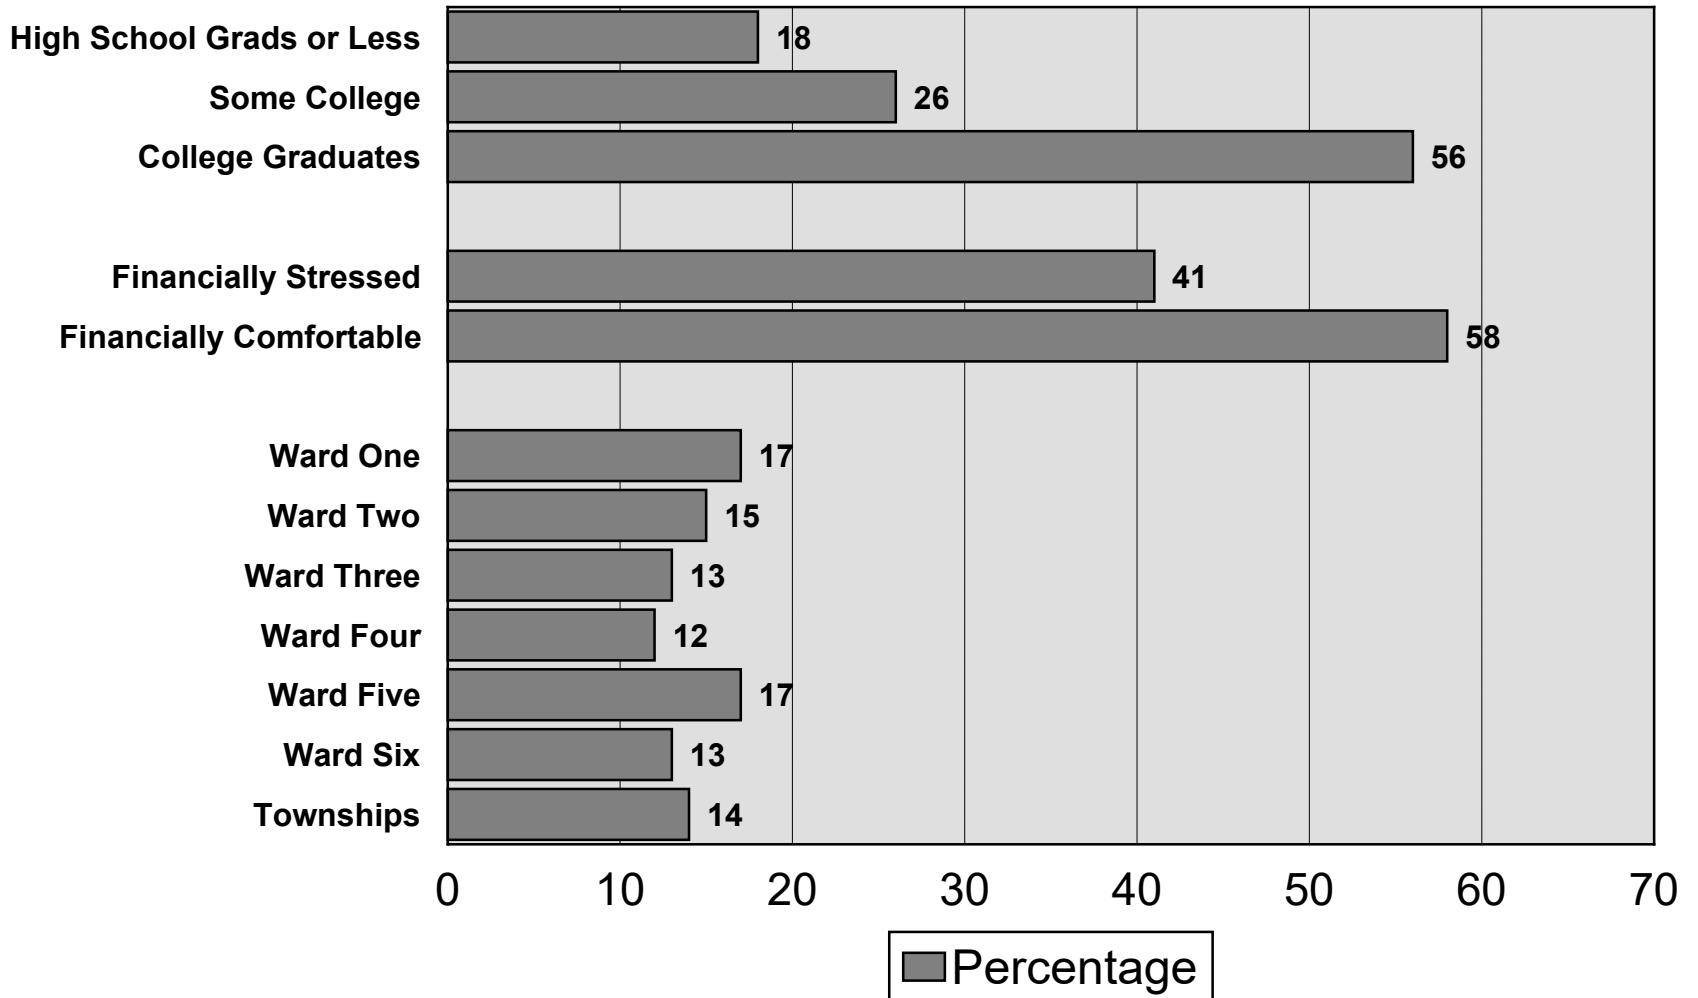

Demographics II

2024 Rochester Public Schools