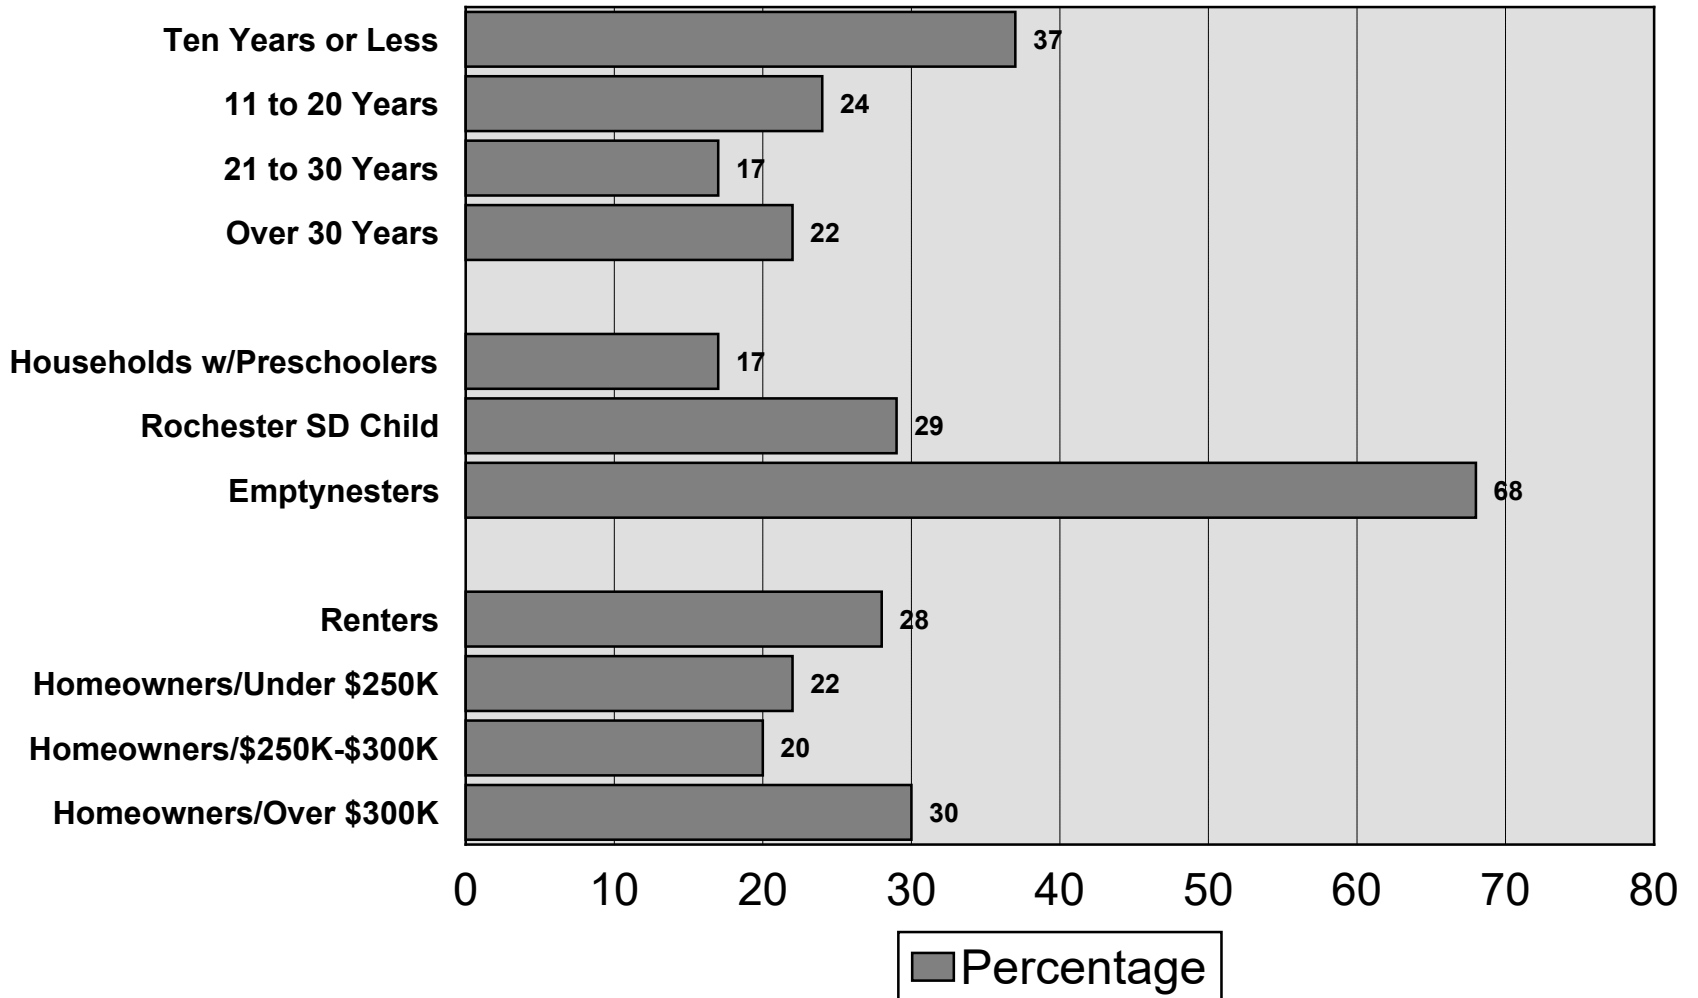

Demographics I

2024 Rochester Public Schools