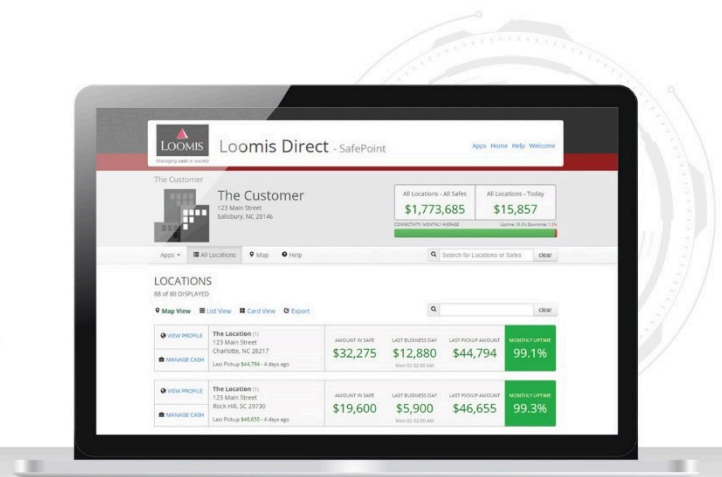

Features and benefits:

- Increased customer visibility to data, from pickup to final deposit
- Intuitive interface for simple navigation
- Around-the-clock access to deposit information and cash vault statistics
- Cashier-level reporting and precise tracking and counting of all cash activities
- Track and Trace technology for improved visibility of change orders and deliveries
- Ability to open and track the status of service requests