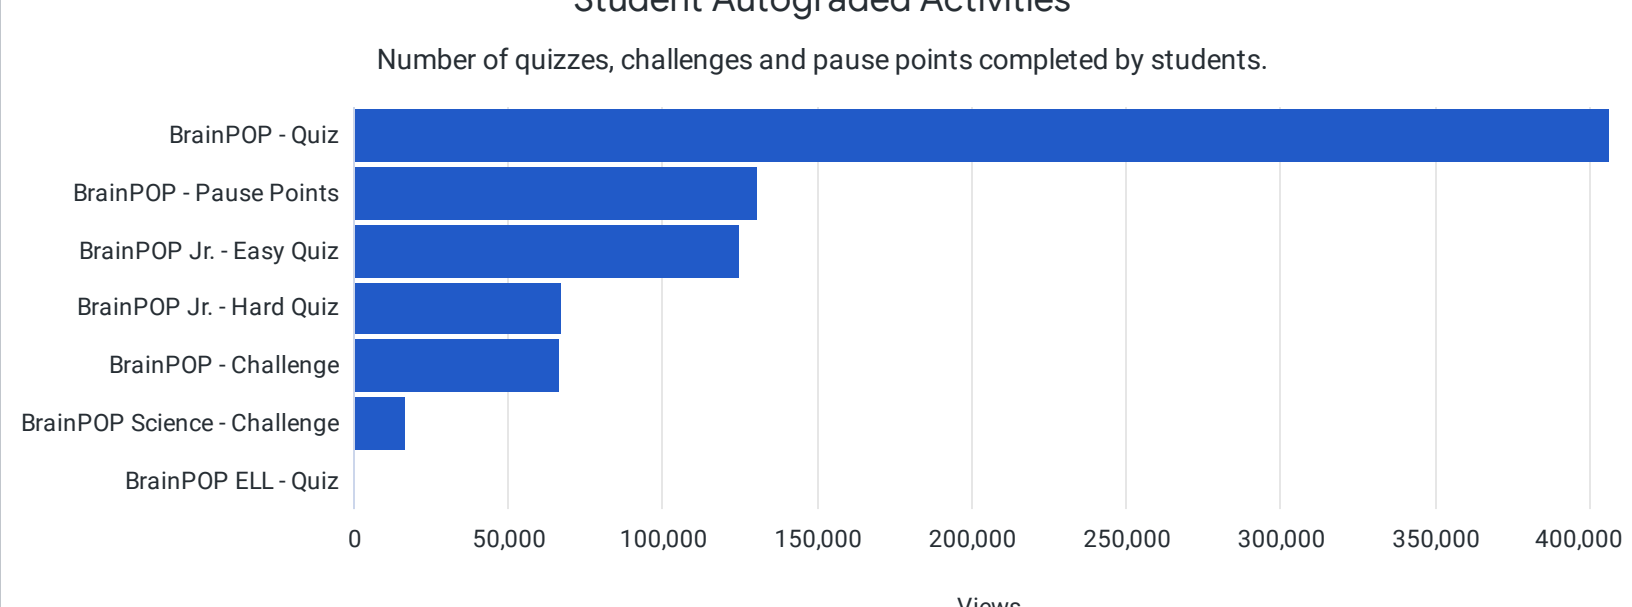

Dekalb County School District

District Name

138 Active School Accounts 🔍	931,709 Total Teacher and Student Logins 🔍	1,588,431 Student Activities
12,229 Student Creative Projects 🔍	55,814 Assignments Created 🔍	813,229 Student Autograded Activities 🔍
4,498 Total Active Teachers 🔍	62,243 Total Active Students 🔍	72 Teachers Started BrainPOP 101 🔍

Overview

501,655

Student Movie Views

[Autograded Activity Detail](#)

School Breakdown

This section shows usage per school.