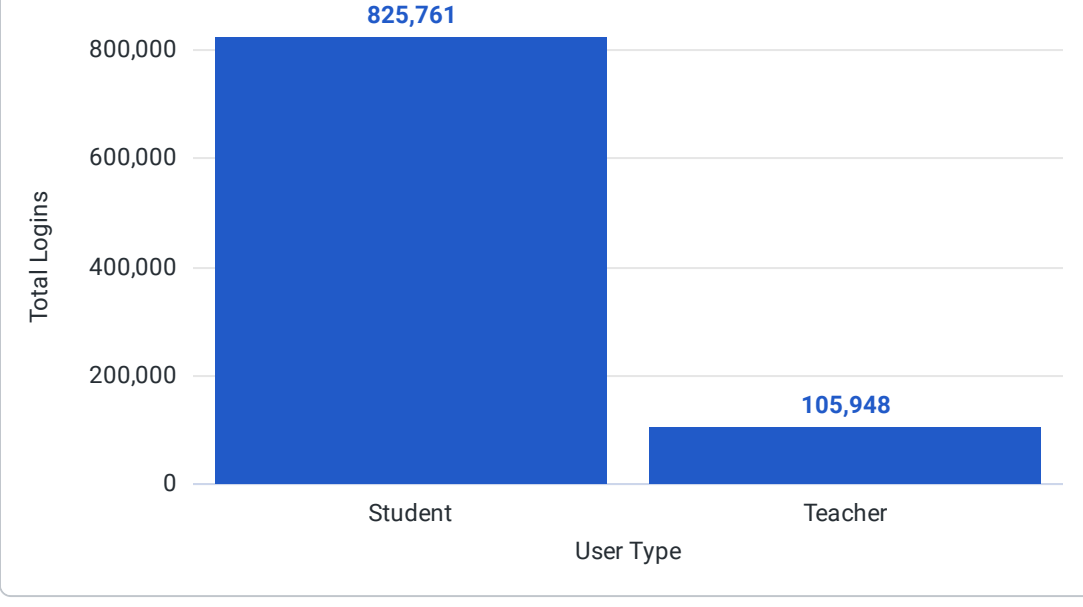

Dekalb County School District

District Name

138 Active School Accounts 🔍	931,709 Total Teacher and Student Logins 🔍	1,588,431 Student Activities
12,229 Student Creative Projects 🔍	55,814 Assignments Created 🔍	813,229 Student Autograded Activities 🔍
4,498 Total Active Teachers 🔍	62,243 Total Active Students 🔍	72 Teachers Started BrainPOP 101 🔍

Overview

501,655

Student Movie Views

[Autograded Activity Detail](#)

School Breakdown

This section shows usage per school.