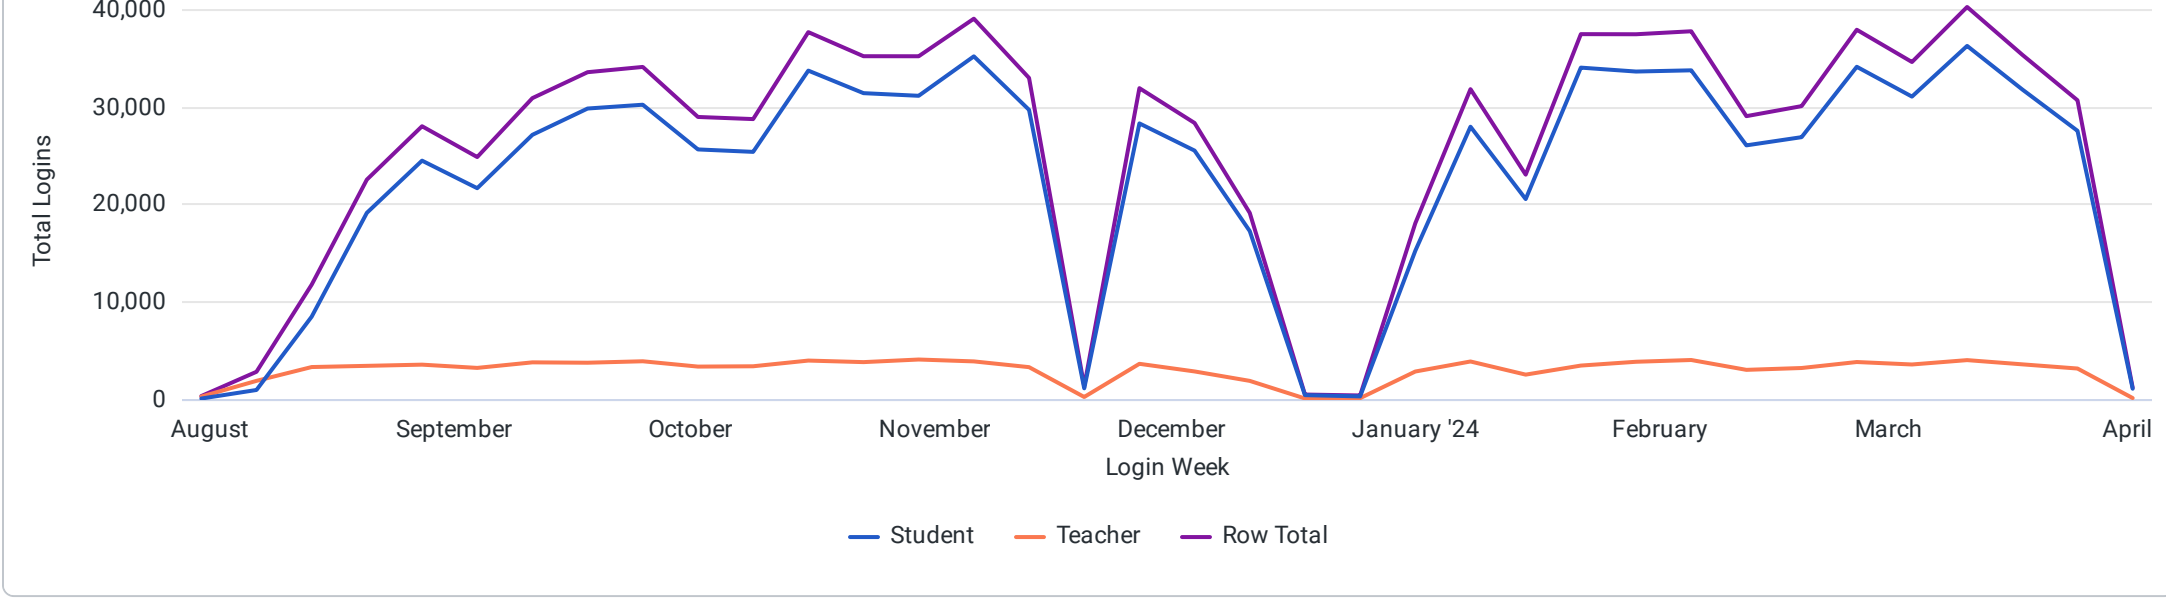

Dekalb County School District

District Name

138 Active School Accounts 🔍	931,709 Total Teacher and Student Logins 🔍	1,588,431 Student Activities
12,229 Student Creative Projects 🔍	55,814 Assignments Created 🔍	813,229 Student Autograded Activities 🔍
4,498 Total Active Teachers 🔍	62,243 Total Active Students 🔍	72 Teachers Started BrainPOP 101 🔍

Overview

501,655

Student Movie Views

[Autograded Activity Detail](#)

School Breakdown

This section shows usage per school.