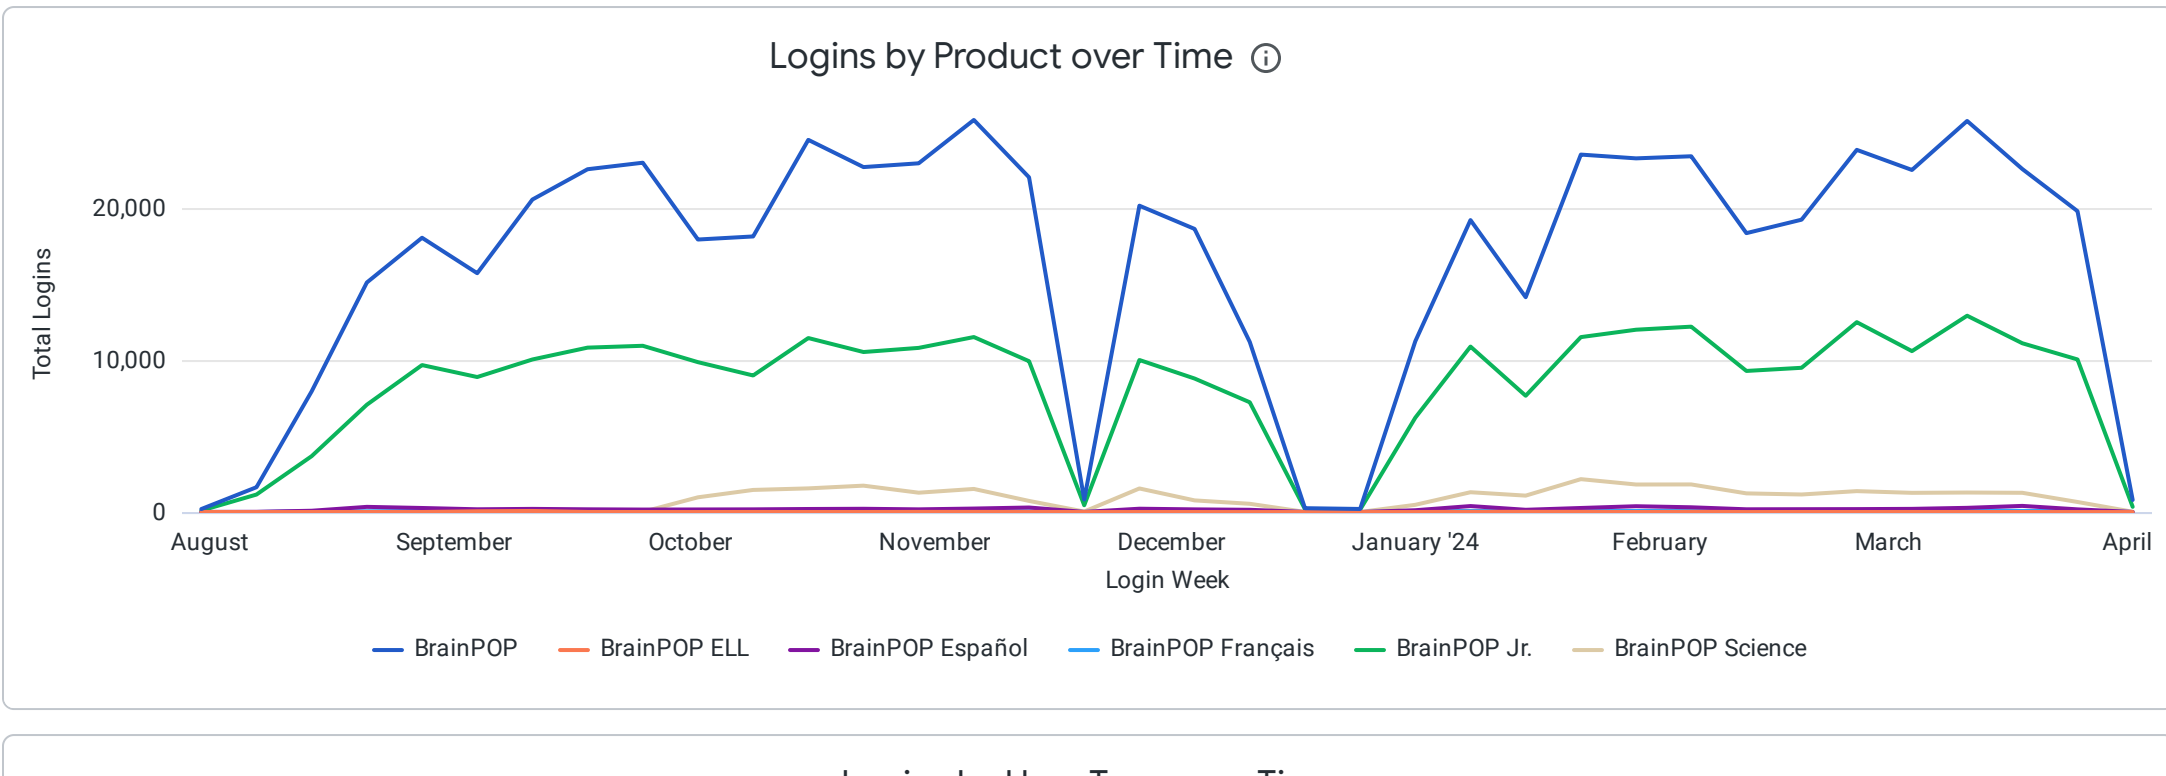

Dekalb County School District

District Name

138 Active School Accounts 🔍	931,709 Total Teacher and Student Logins 🔍	1,588,431 Student Activities
12,229 Student Creative Projects 🔍	55,814 Assignments Created 🔍	813,229 Student Autograded Activities 🔍
4,498 Total Active Teachers 🔍	62,243 Total Active Students 🔍	72 Teachers Started BrainPOP 101 🔍

Overview

501,655

Student Movie Views

[Autograded Activity Detail](#)

School Breakdown

This section shows usage per school.