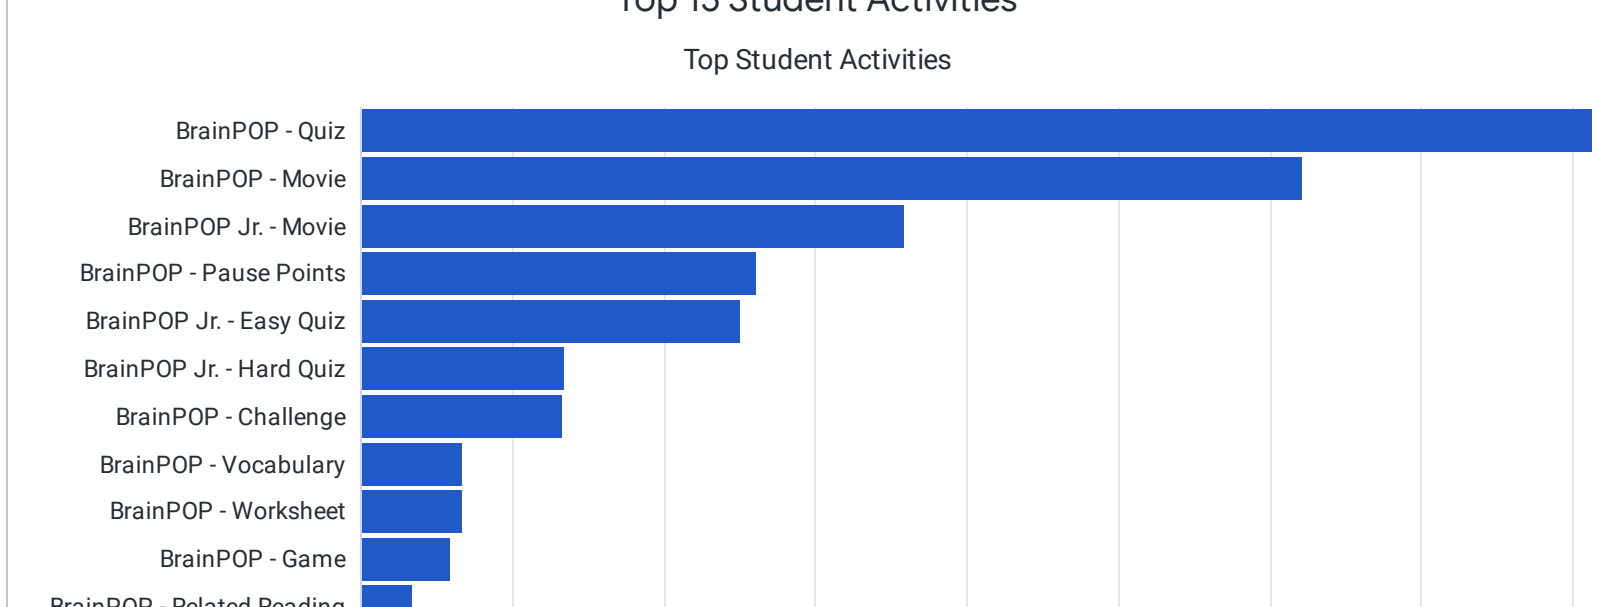

Dekalb County School District

District Name

138 Active School Accounts 🔍	931,709 Total Teacher and Student Logins 🔍	1,588,431 Student Activities
12,229 Student Creative Projects 🔍	55,814 Assignments Created 🔍	813,229 Student Autograded Activities 🔍
4,498 Total Active Teachers 🔍	62,243 Total Active Students 🔍	72 Teachers Started BrainPOP 101 🔍

Overview

501,655

Student Movie Views

[Autograded Activity Detail](#)

School Breakdown

This section shows usage per school.