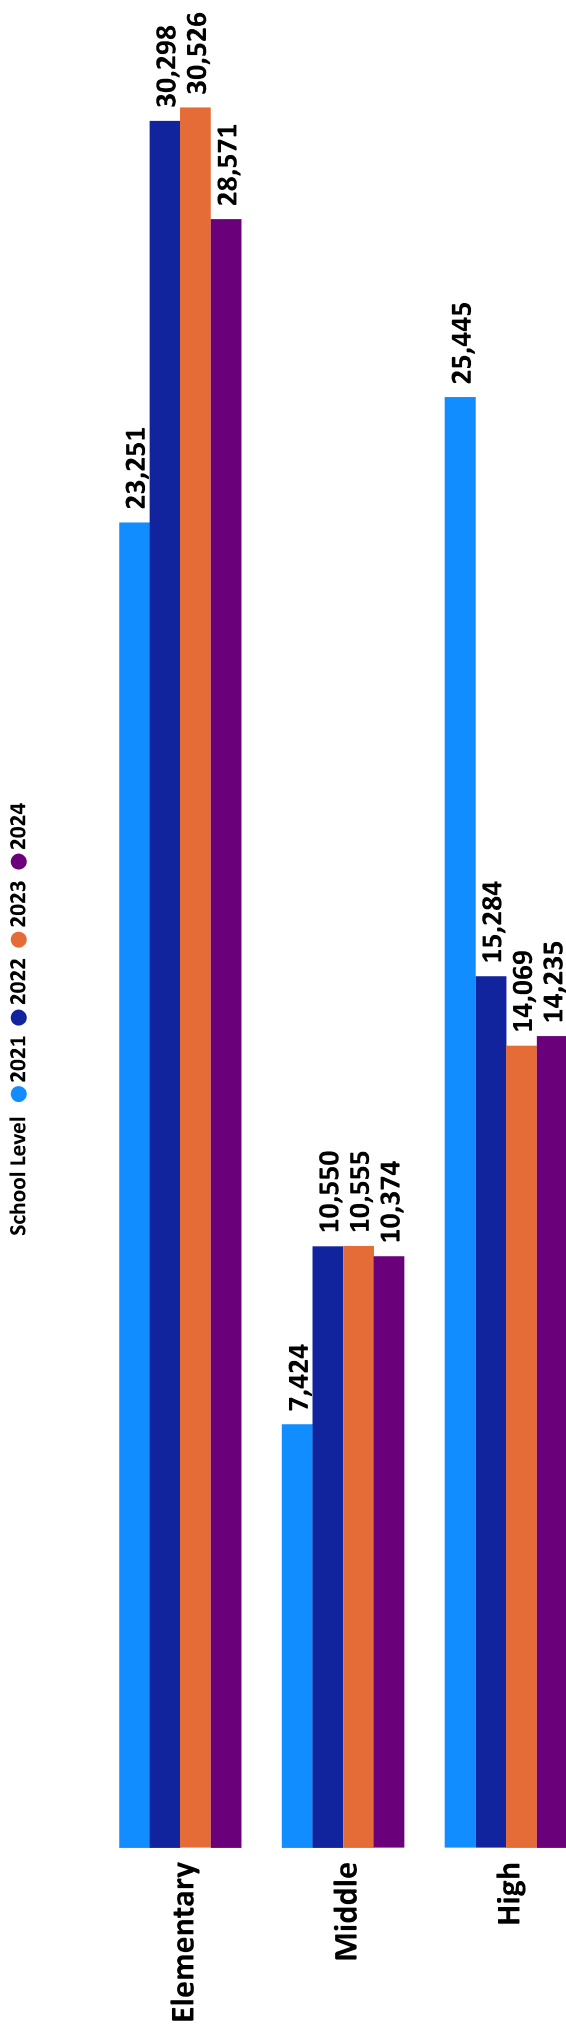

# Illuminate Usage Comparative Analysis

Assessments Created, by School Level - 2020-2024 School Years

School Level	2021	2022	2023	2024	Total
Elementary	23,251	30,298	30,526	28,571	112,646
Middle	7,424	10,550	10,555	10,374	38,903
High	25,445	15,284	14,069	14,235	69,033
Multi-Level	2,842	4,506	6,386	6,392	20,126
Virtual	617	4,416	971	621	6,625
<b>Total</b>	<b>59,579</b>	<b>65,054</b>	<b>62,507</b>	<b>60,193</b>	<b>247,333</b>

## Assessments Created, by School Level - 2020-2024 School Years

End Year	Elementary	Middle	High	Multi-Level	Virtual	Total
2021	23,251	7,424	25,445	2,842	617	59,579
2022	30,298	10,550	15,284	4,506	4,416	65,054
2023	30,526	10,555	14,069	6,386	971	62,507
2024	28,571	10,374	14,235	6,392	621	60,193
<b>Total</b>	<b>112,646</b>	<b>38,903</b>	<b>69,033</b>	<b>20,126</b>	<b>6,625</b>	<b>247,333</b>