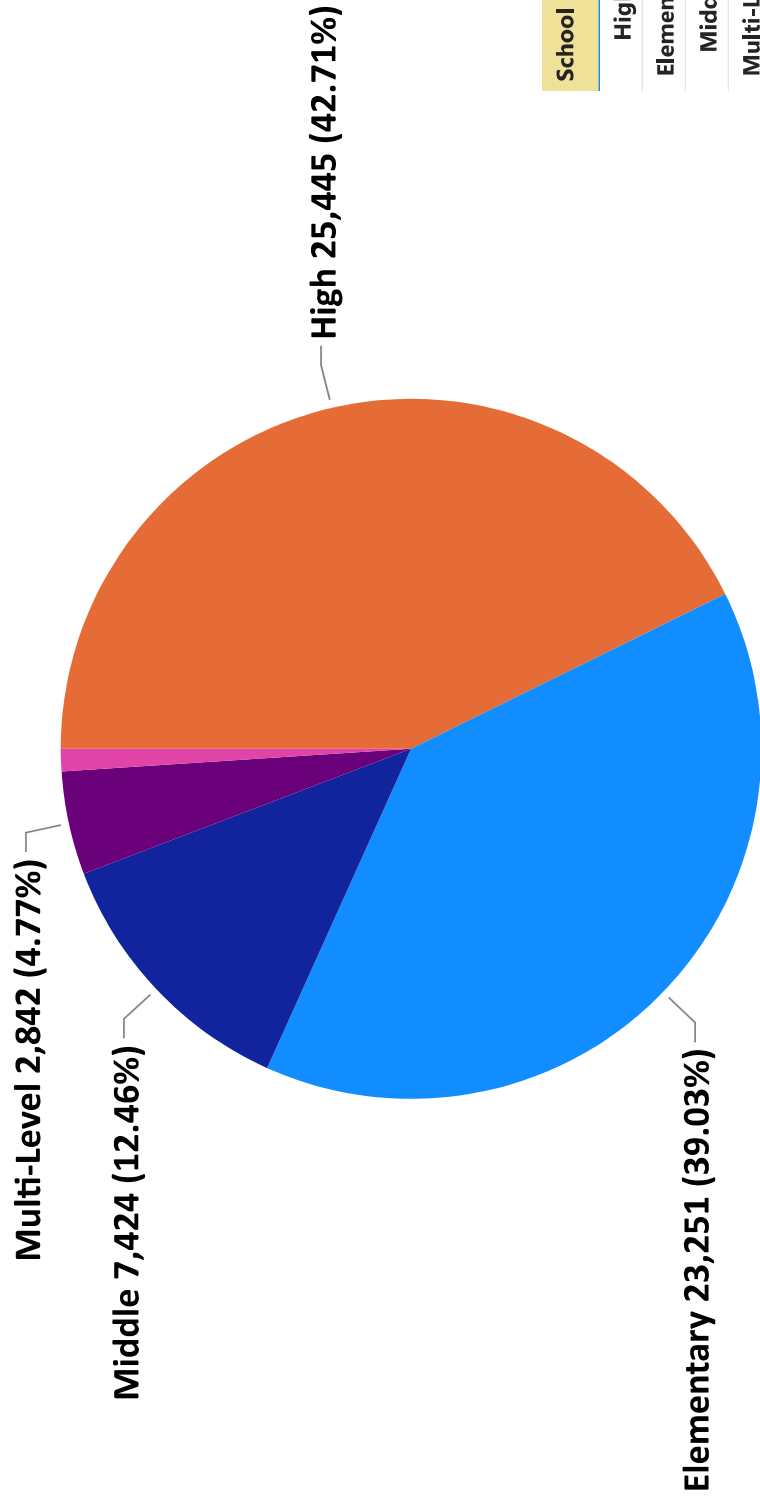

Illuminate Usage Analysis

Assessments Created, by School Level - 2020-2021 School Year

School Level ● High ● Elementary ● Middle ● Multi-Level ● Virtual

School Level	Assessments Created
High	25,445
Elementary	23,251
Middle	7,424
Multi-Level	2,842
Virtual	617
Total	59,579