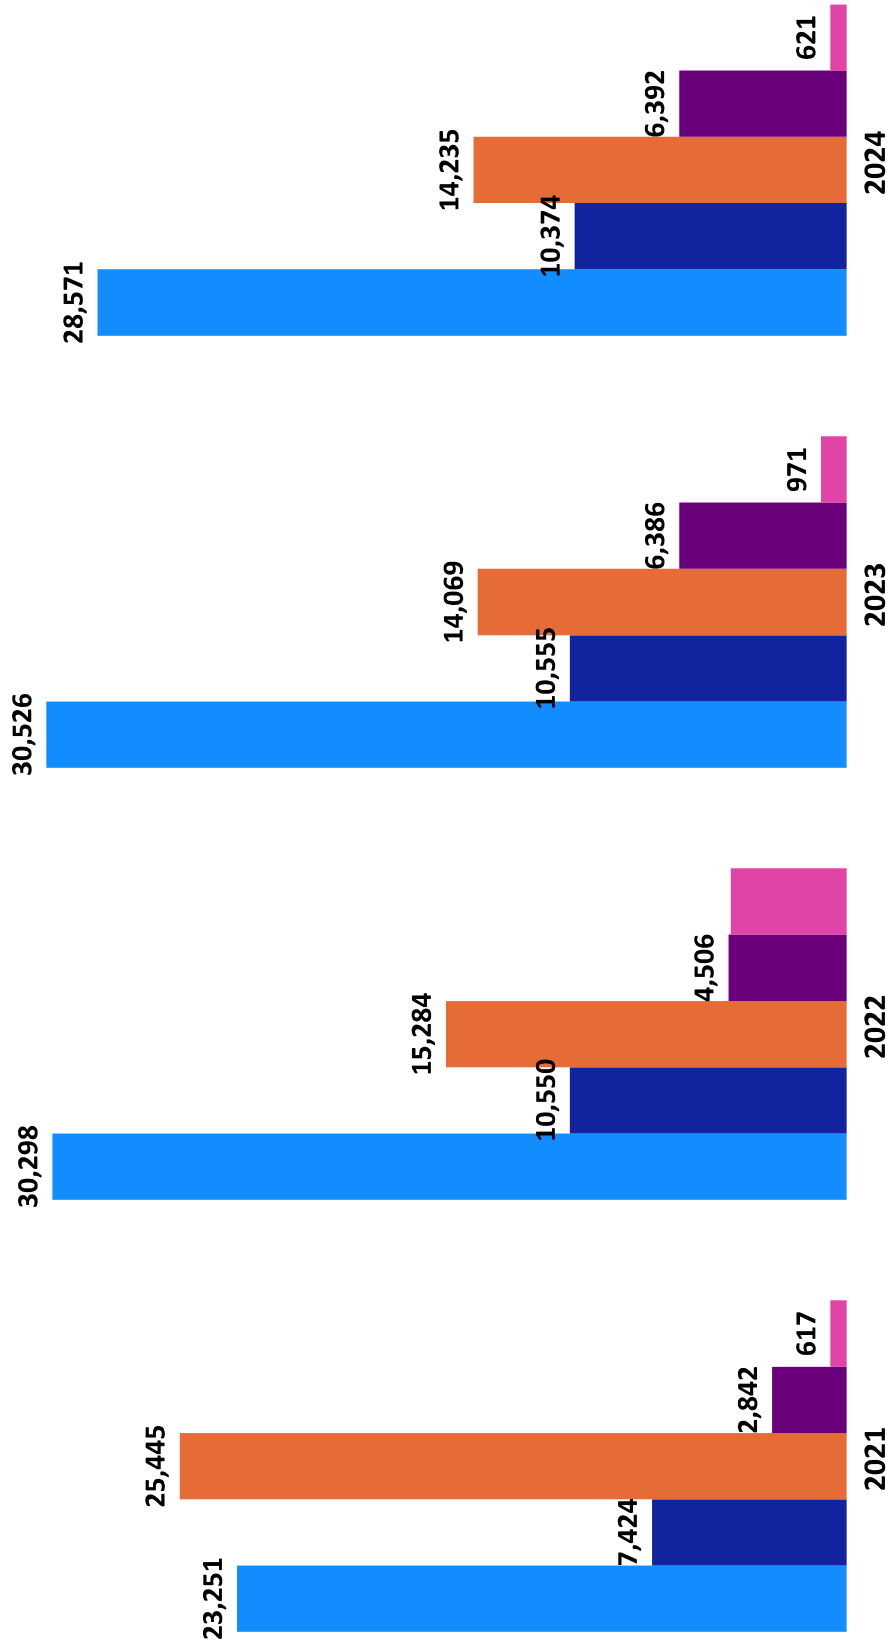

# Illuminate Usage Comparative Analysis

Assessments Created, by School Level - 2020-2024 School Years

School Level	2021	2022	2023	2024	Total
Elementary	23,251	30,298	30,526	28,571	112,646
Middle	7,424	10,550	10,555	10,374	38,903
High	25,445	15,284	14,069	14,235	69,033
Multi-Level	2,842	4,506	6,386	6,392	20,126
Virtual	617	4,416	971	621	6,625
<b>Total</b>	<b>59,579</b>	<b>65,054</b>	<b>62,507</b>	<b>60,193</b>	<b>247,333</b>

## Assessments Created, by School Level - 2020-2024 School Years

End Year	Elementary	Middle	High	Multi-Level	Virtual	Total
2021	23,251	7,424	25,445	2,842	617	59,579
2022	30,298	10,550	15,284	4,506	4,416	65,054
2023	30,526	10,555	14,069	6,386	971	62,507
2024	28,571	10,374	14,235	6,392	621	60,193
<b>Total</b>	<b>112,646</b>	<b>38,903</b>	<b>69,033</b>	<b>20,126</b>	<b>6,625</b>	<b>247,333</b>