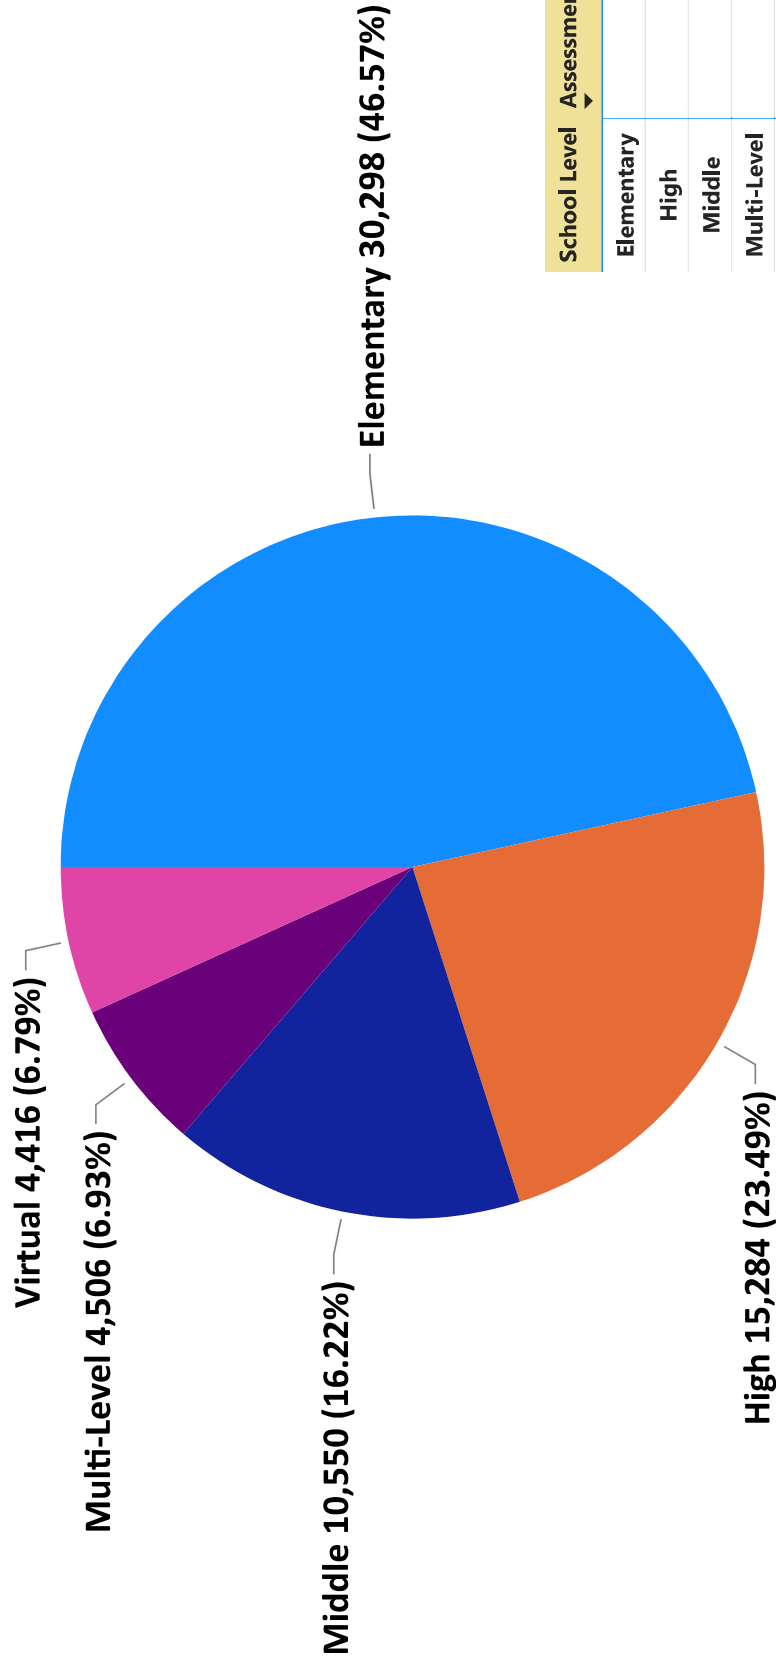

Illuminate Usage Analysis

Assessments Created, by School Level - 2021-2022 School Year

School Level ● Elementary ● High ● Middle ● Multi-Level ● Virtual

School Level	Assessments Created
Elementary	30,298
High	15,284
Middle	10,550
Multi-Level	4,506
Virtual	4,416
Total	65,054