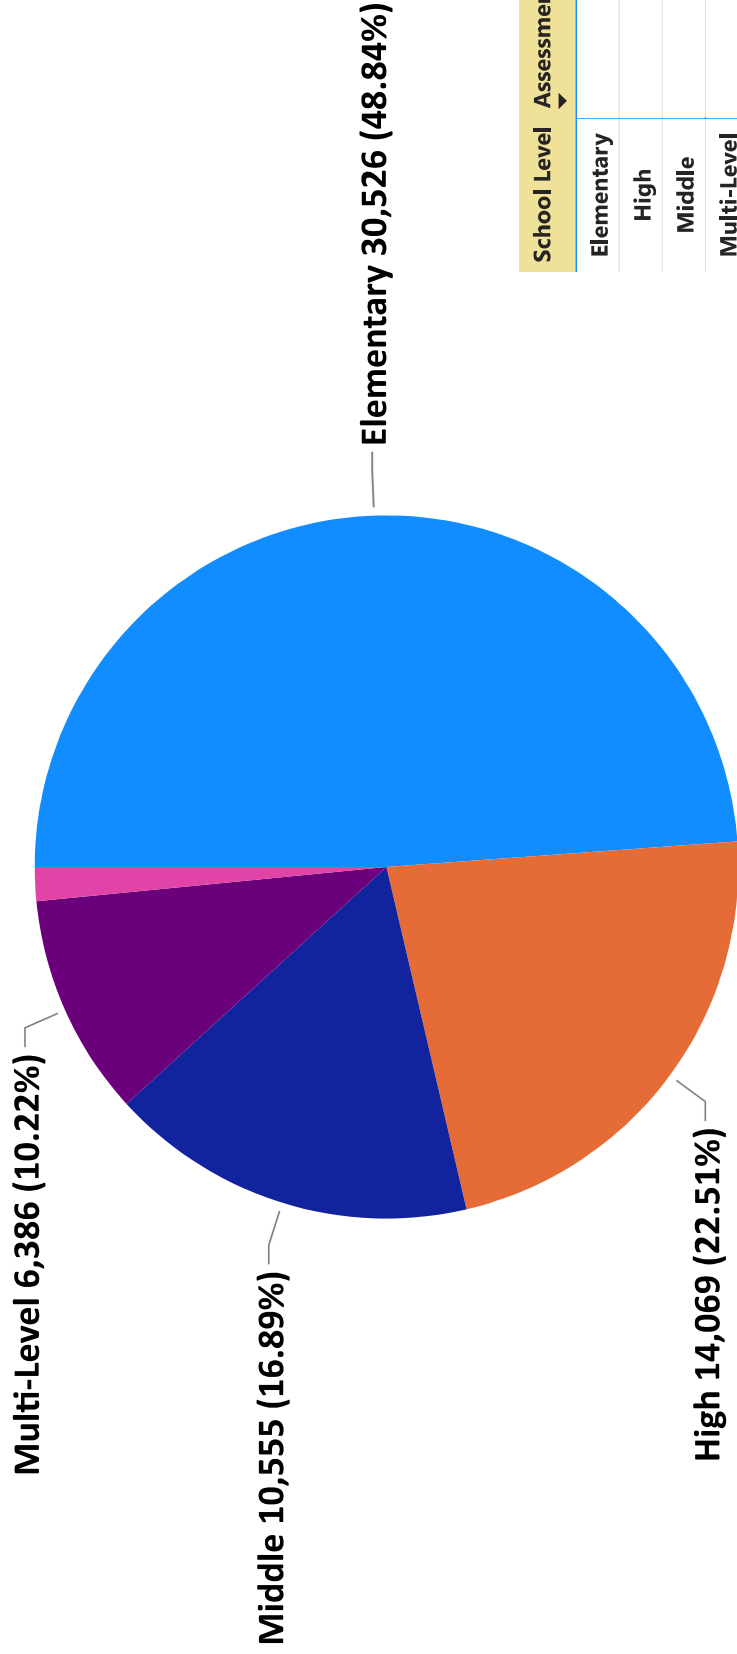

Illuminate Usage Analysis

Assessments Created, by School Level - 2022-2023 School Year

School Level ● Elementary ● High ● Middle ● Multi-Level ● Virtual

School Level	Assessments Created
Elementary	30,526
High	14,069
Middle	10,555
Multi-Level	6,386
Virtual	971
Total	62,507