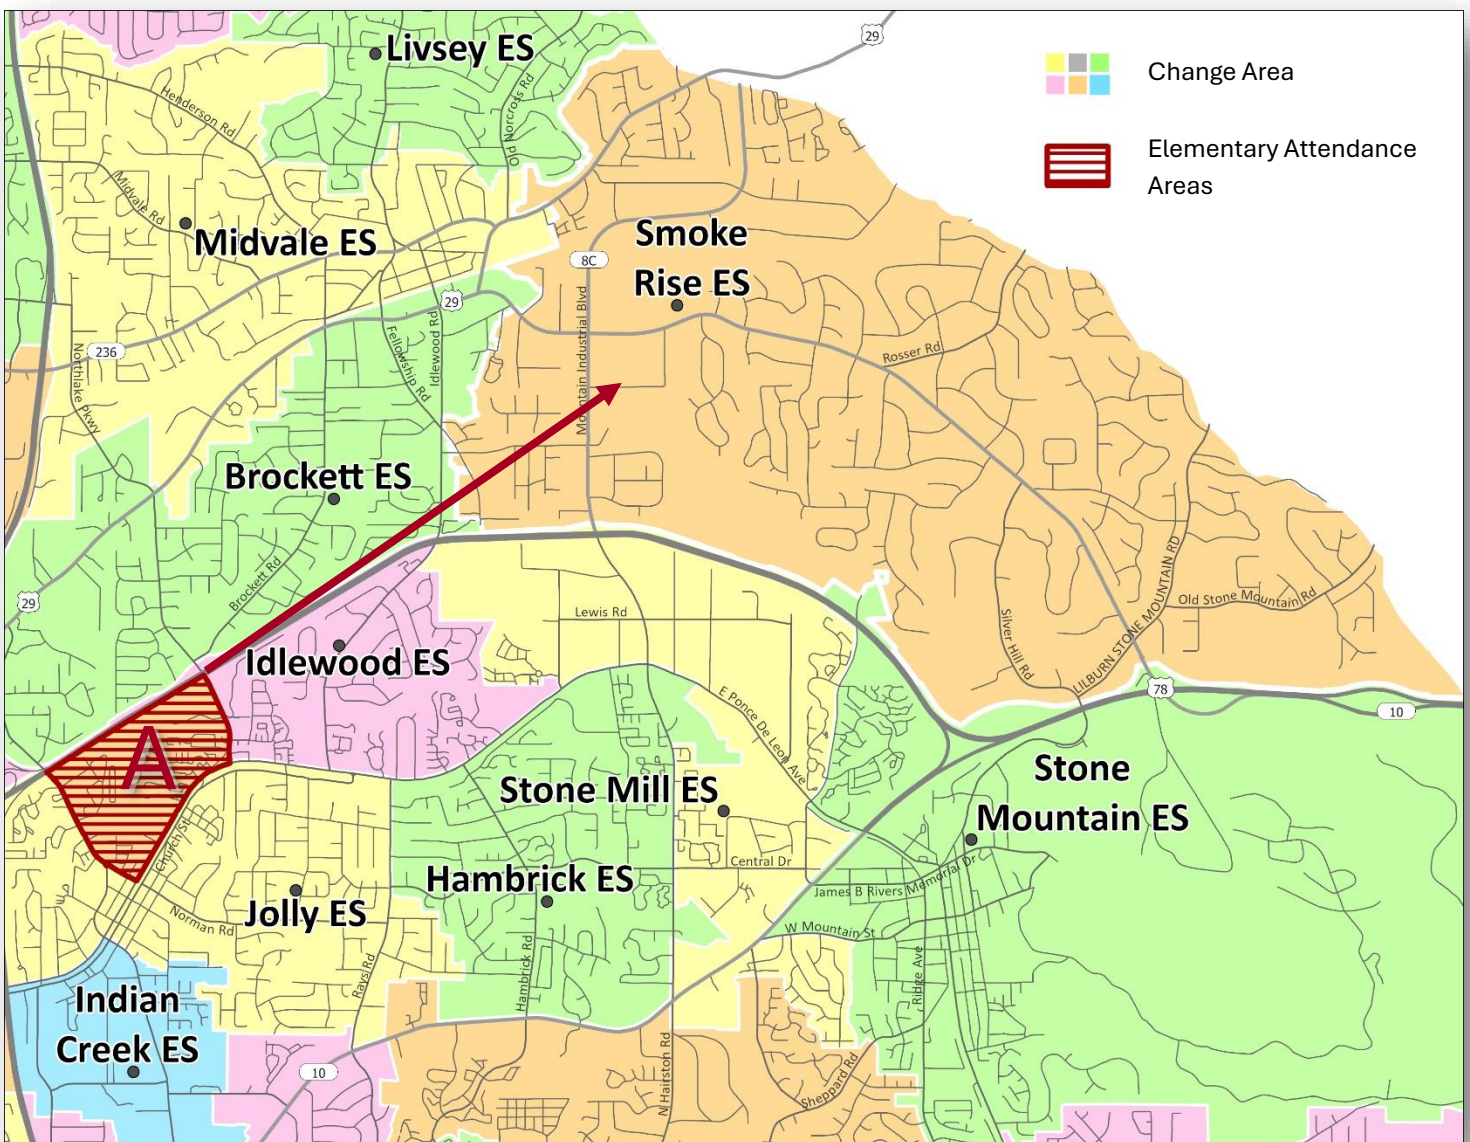

# Elementary Redistricting Recommendation January 2025

**Description:** Rezone about 400 students from Idlewood ES to Smoke Rise ES

Table 1 - Proposed Redistricting Summary Results

School	Capacity	Enrollment			Utilization		Seats	
		2024	2025	Change	2024	2025	2024	2025
Idlewood ES	768	885	467	-418	115%	61%	-117	+301
Smoke Rise ES	984	537	955	+418	55%	97%	+447	+29

Map 1 - Proposed Redistricting Map - Change Area

Elementary School Moves for Fall 2025

A – Idlewood ES to Smoke Rise ES: 418 students (estimate)

# Elementary Redistricting Recommendation January 2025

Map 2 - Proposed Change Area Detail