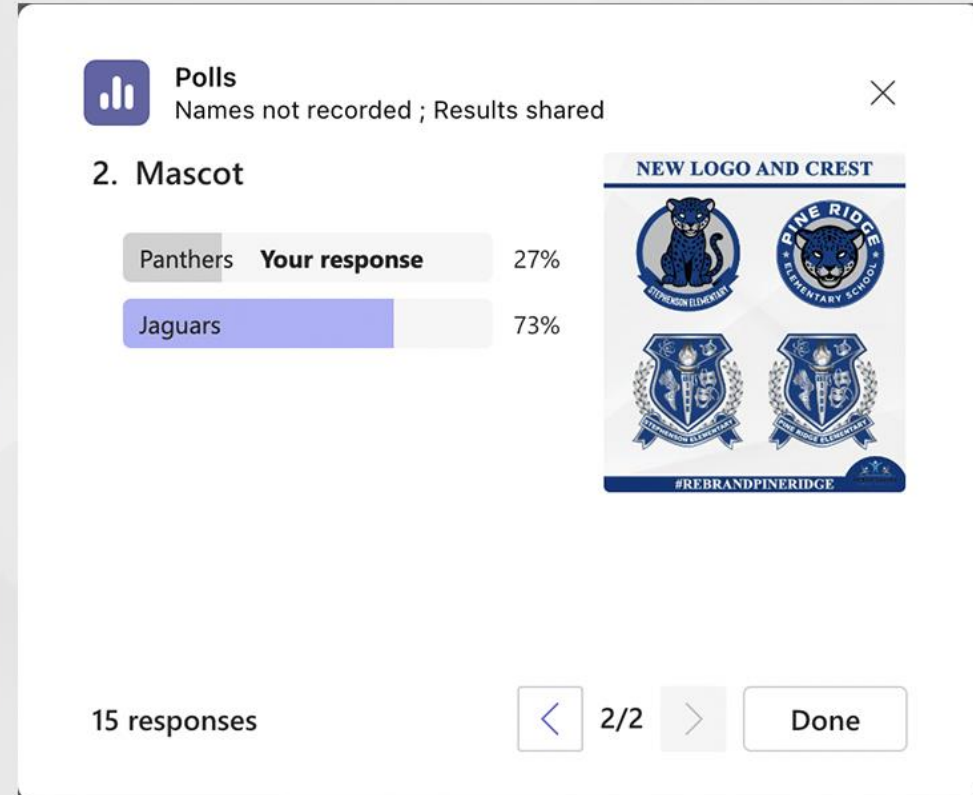

4.3  (11 )

Ranked #1 of 169

Make perfect sense to me

4.3  (10 )

Ranked #2 of 169

It creates a shared identity that strengthens school spirit and community engagement. Having a uniform name helps reinforce that structure, making it clearer to families which schools are part of their child's educational path.

4.2  (10 )

Ranked #3 of 169

MASCOT AND SCHOOL NAME BALLOT

During the final meeting, the committee unanimously voted to rename Pine Ridge Elementary to Stephenson Elementary. The Jaguar was selected as the new mascot with 73 percent of the vote, officially retiring the Panther.