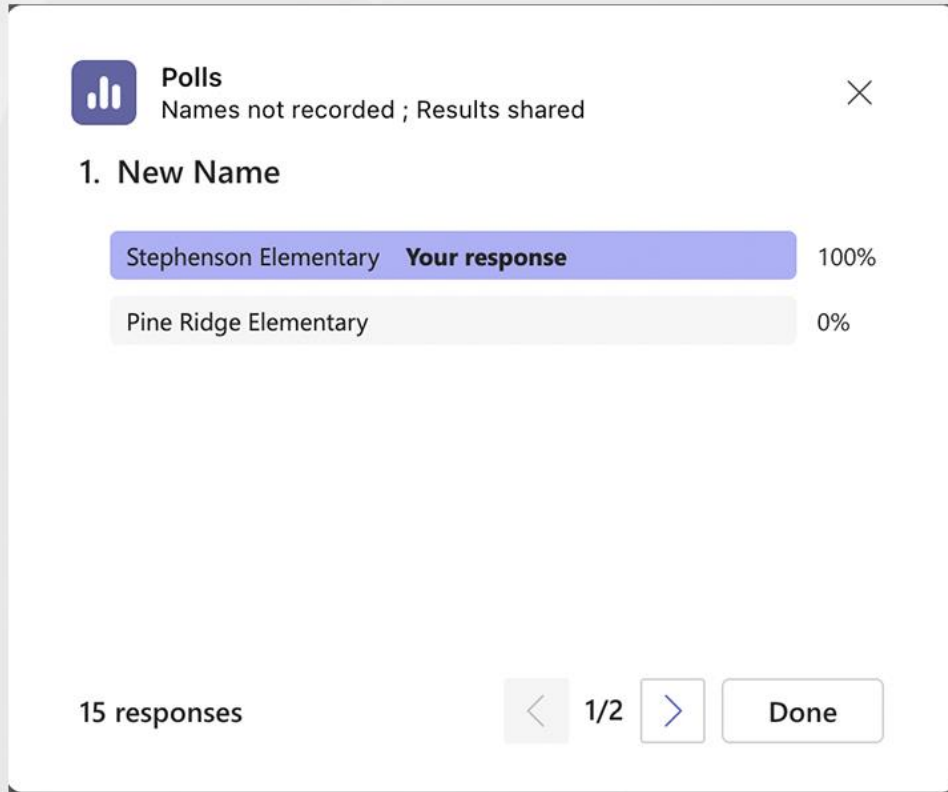

4.2  (10 )

Ranked #3 of 169

MASCOT AND SCHOOL NAME BALLOT

During the final meeting, the committee unanimously voted to rename Pine Ridge Elementary to Stephenson Elementary. The Jaguar was selected as the new mascot with 73 percent of the vote, officially retiring the Panther.