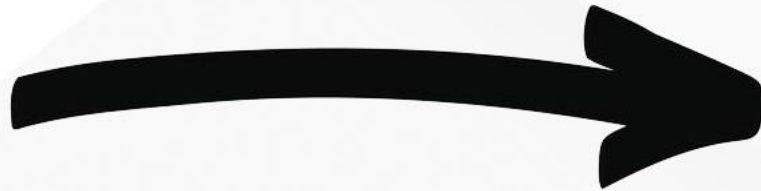

NEXT STEPS

COMMUNITY INPUT

#REBRANDPINERIDGE