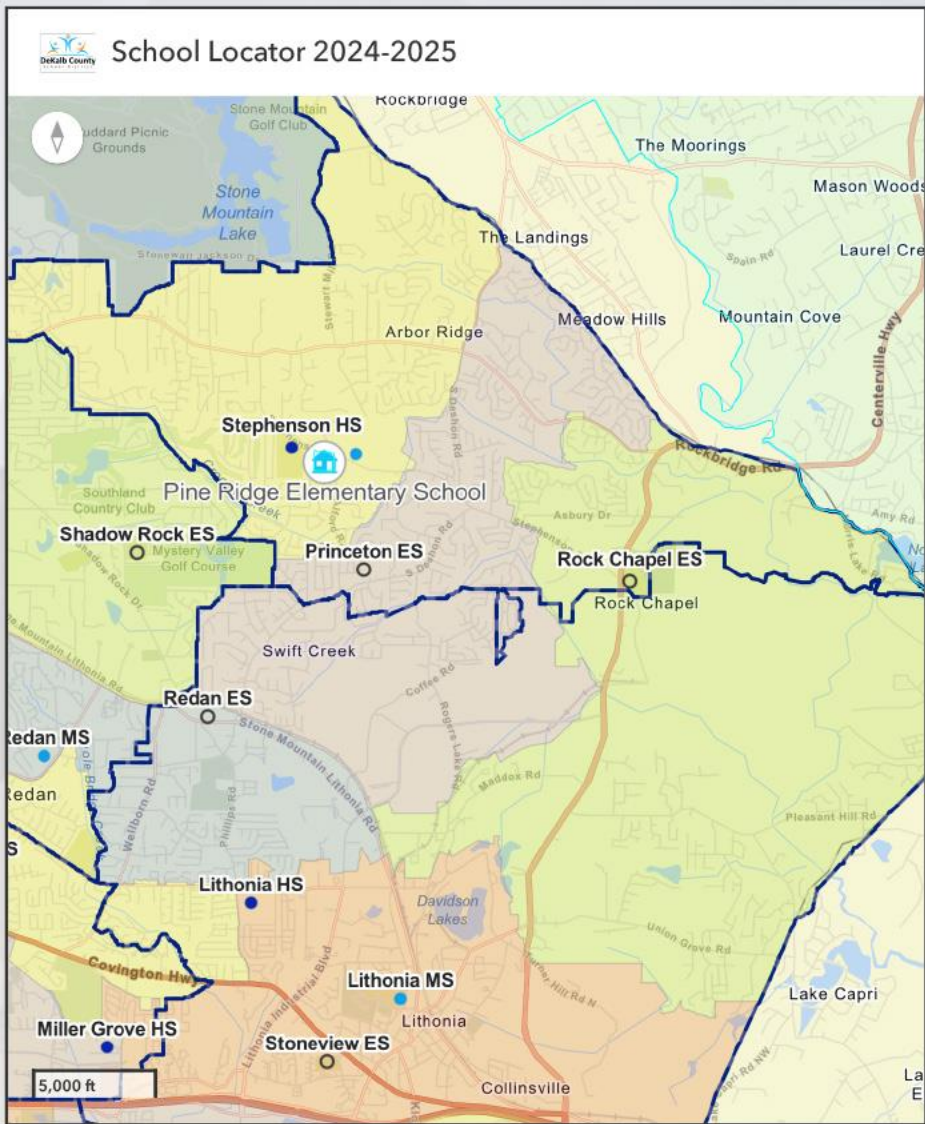

STEPHENSON HS ELEMENTARY FEEDER

The attendance boundaries for Stephenson High School include scholars from **Pine Ridge Elementary**, **Princeton Elementary**, and **Rock Chapel Elementary**, with all these schools feeding into Stephenson Middle School and then continuing to Stephenson High School

WHY NOT WYNBOOKE ELEMENTARY?

Wynbrooke Elementary being a School of Choice means that, while it is not part of the Stephenson school cluster by default, families who live outside the boundaries of its regular feeder schools may have the option to select it for their children, depending on district policies.

#REBRANDPINERIDGE