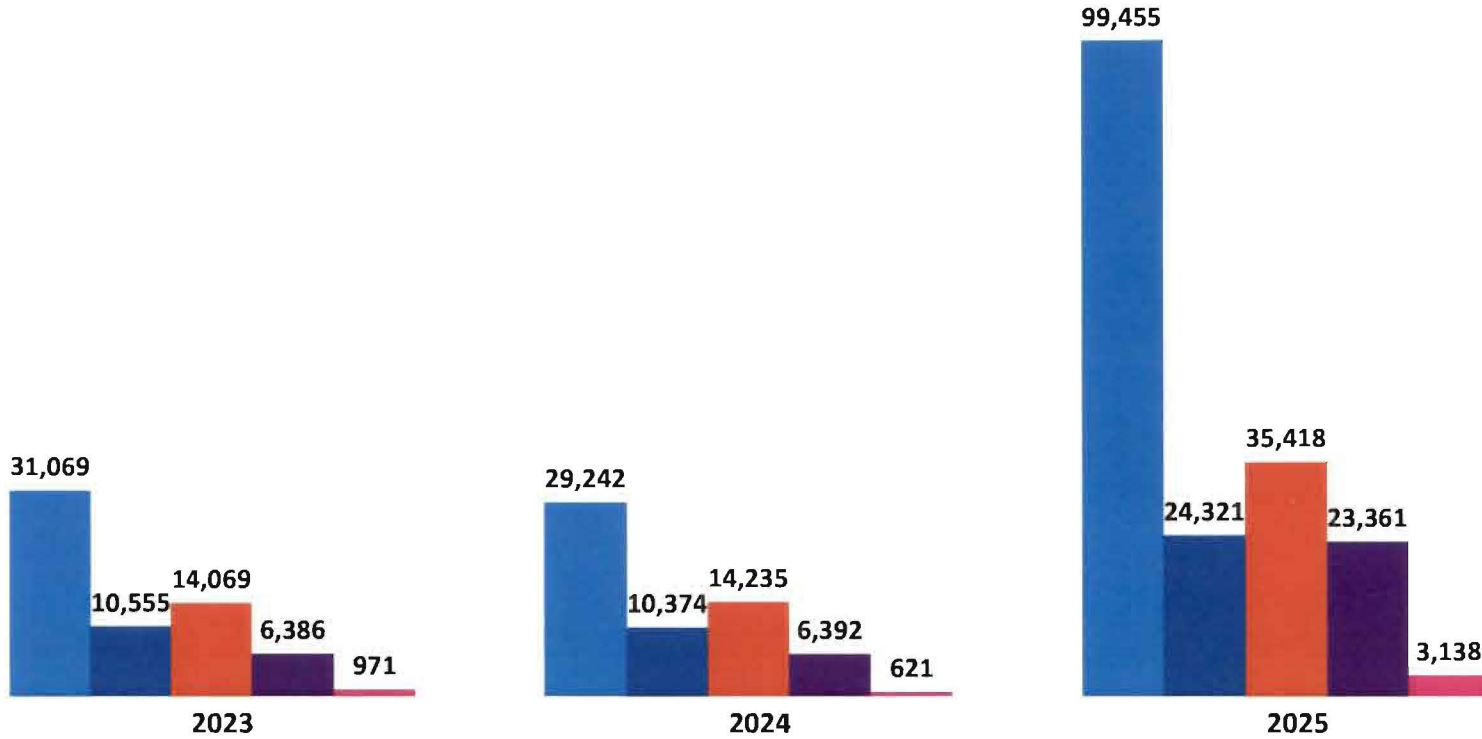

Renaissance DNA Usage Comparative Analysis

Assessments Created, by School Level - 2023-2025 School Years

School Level ● 2023 ● 2024 ● 2025

School Level	2023	2024	2025	Total
Elementary	31,069	29,242	99,455	159,766
Middle	10,555	10,374	24,321	45,250
High	14,069	14,235	35,418	63,722
Multi-Level	6,386	6,392	23,361	36,139
Virtual	971	621	3,138	4,730
Total	63,050	60,864	185,693	309,607

Renaissance DNA Usage Comparative Analysis

Assessments Created, by School Level - 2023-2025 School Years

Assessments Created

School Level ● Elementary ● Middle ● High ● Multi-Level ● Virtual

End Year	Elementary	Middle	High	Multi-Level	Virtual	Total
2023	31,069	10,555	14,069	6,386	971	63,050
2024	29,242	10,374	14,235	6,392	621	60,864
2025	99,455	24,321	35,418	23,361	3,138	185,693
Total	159,766	45,250	63,722	36,139	4,730	309,607