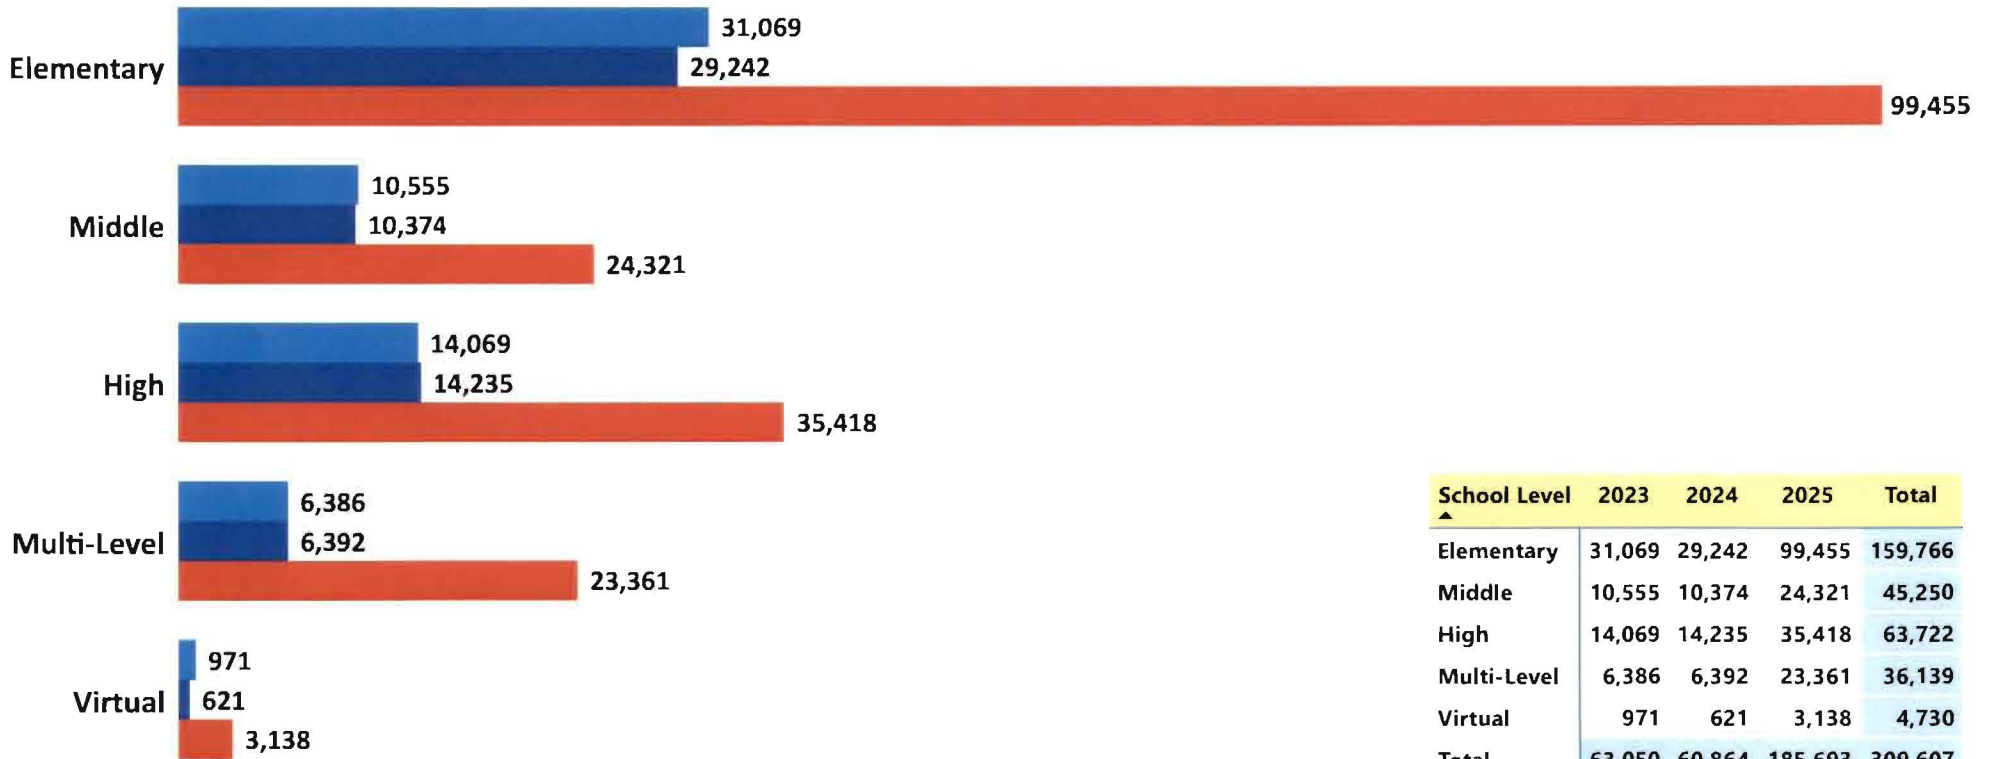

Renaissance DNA Usage Comparative Analysis

Assessments Created, by School Level - 2023-2025 School Years

School Level ● 2023 ● 2024 ● 2025

School Level	2023	2024	2025	Total
Elementary	31,069	29,242	99,455	159,766
Middle	10,555	10,374	24,321	45,250
High	14,069	14,235	35,418	63,722
Multi-Level	6,386	6,392	23,361	36,139
Virtual	971	621	3,138	4,730
Total	63,050	60,864	185,693	309,607

Renaissance DNA Usage Comparative Analysis

Assessments Created, by School Level - 2023-2025 School Years

Assessments Created

School Level ● Elementary ● Middle ● High ● Multi-Level ● Virtual

End Year	Elementary	Middle	High	Multi-Level	Virtual	Total
2023	31,069	10,555	14,069	6,386	971	63,050
2024	29,242	10,374	14,235	6,392	621	60,864
2025	99,455	24,321	35,418	23,361	3,138	185,693
Total	159,766	45,250	63,722	36,139	4,730	309,607