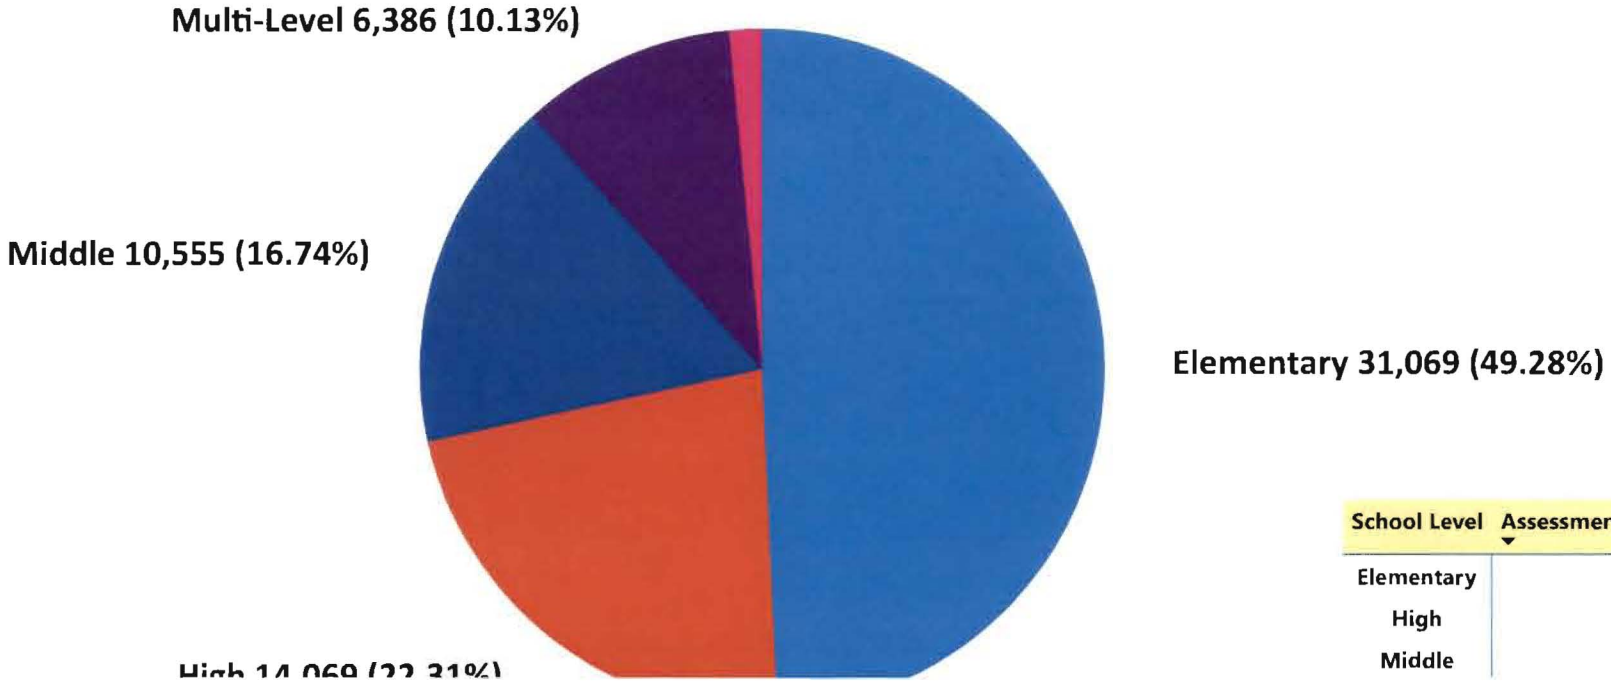

Renaissance DNA Usage Comparative Analysis

Assessments Created, by School Level - 2022-2023 School Year

School Level ● Elementary ● High ● Middle ● Multi-Level ● Virtual

School Level	Assessments Created
Elementary	31,069
High	14,069
Middle	10,555