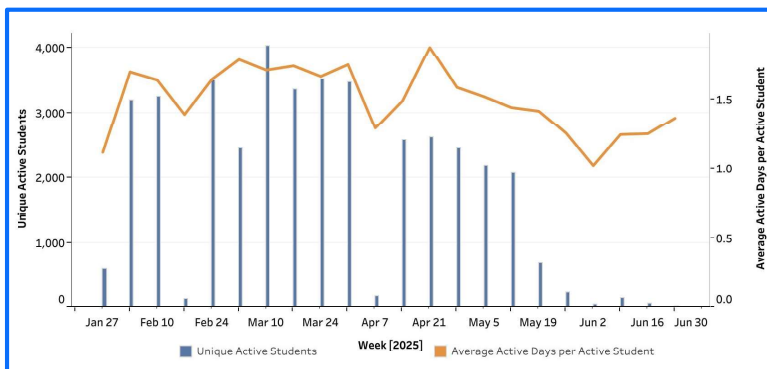

 newsela

Dekalb Gifted and Talented Teacher & Student Engagement

February 1st 2025 - June 30th 2025

Student Usage Summary

15,676 Active Students	83,640 Article Header Views	195,225 Student Level Views	21,589 Write Responses	37,220 Quizzes
----------------------------------	---------------------------------------	---------------------------------------	----------------------------------	--------------------------

Student Engagement (weekly)

Teacher Usage Summary

646 Active Teachers	3,773 Total Active Days
-------------------------------	-----------------------------------

Total Article Header Views	Total Prints	Total Assignments Created	Total Classrooms Created	Total Text Set Adds	Teacher Annotations Created	Lesson Spark Clicks	Teacher Binder Views
4,415	1,302	1,442	79	73	75	82	4,495