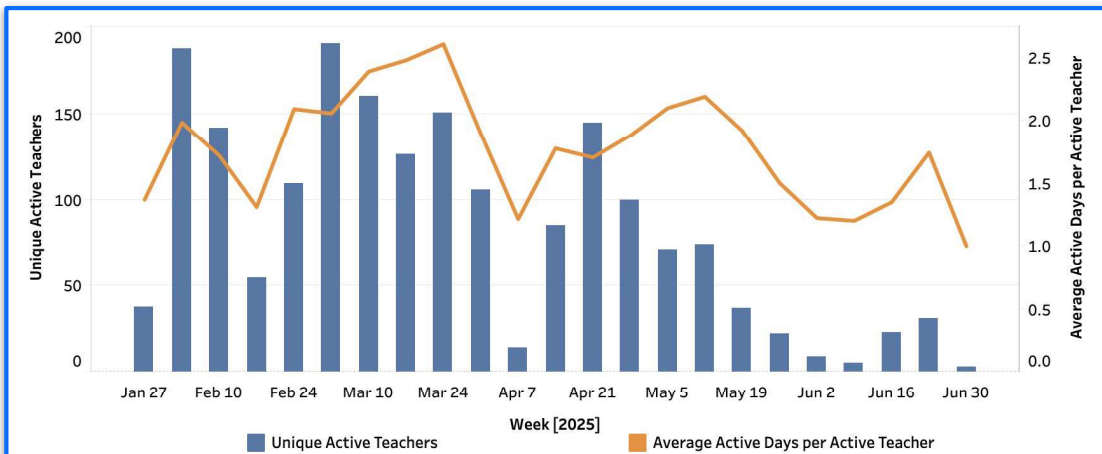

 newsela

Dekalb Gifted and Talented Teacher & Student Engagement

February 1st 2025 - June 30th 2025

Student Usage Summary

15,676 Active Students	83,640 Article Header Views	195,225 Student Level Views	21,589 Write Responses	37,220 Quizzes
----------------------------------	---------------------------------------	---------------------------------------	----------------------------------	--------------------------

Student Engagement (weekly)

Teacher Usage Summary

646 Active Teachers	3,773 Total Active Days
-------------------------------	-----------------------------------

Total Article Header Views	Total Prints	Total Assignments Created	Total Classrooms Created	Total Text Set Adds	Teacher Annotations Created	Lesson Spark Clicks	Teacher Binder Views
4,415	1,302	1,442	79	73	75	82	4,495