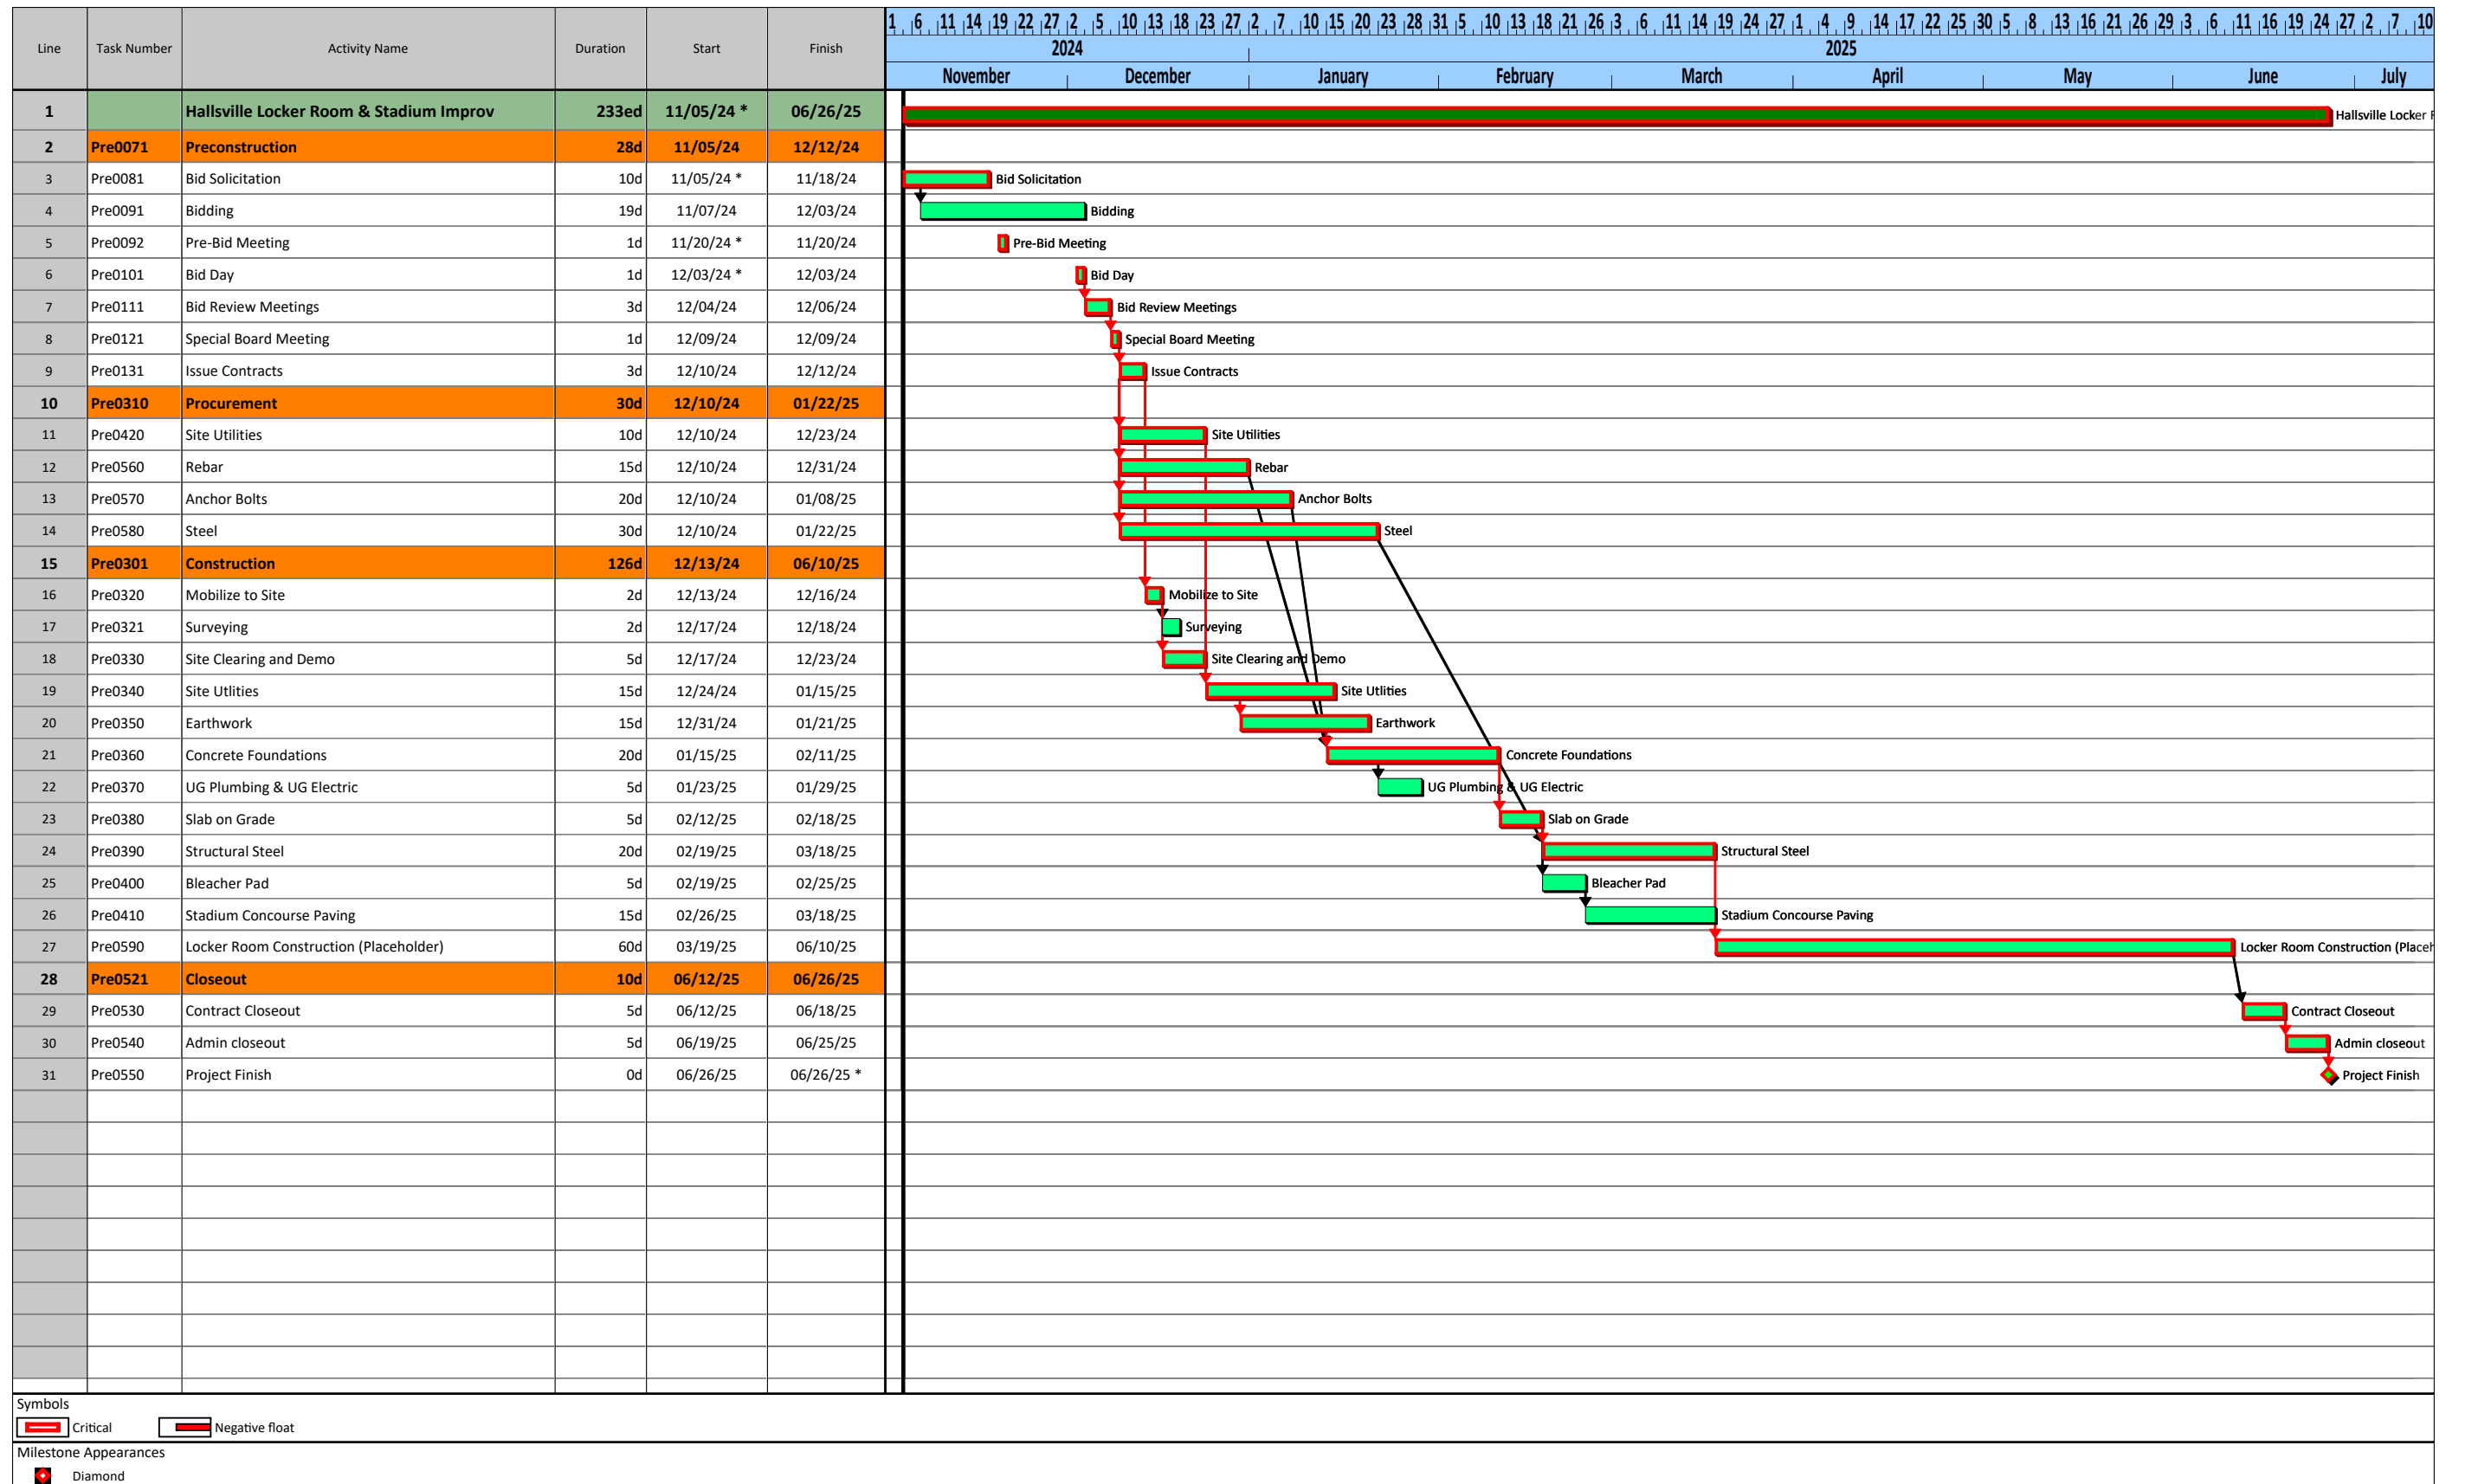

# Hallsville Locker Room & Stadium Improv Bid Schedule

Symbols  
 Critical  
 Negative float  
Milestone Appearances  
 Diamond