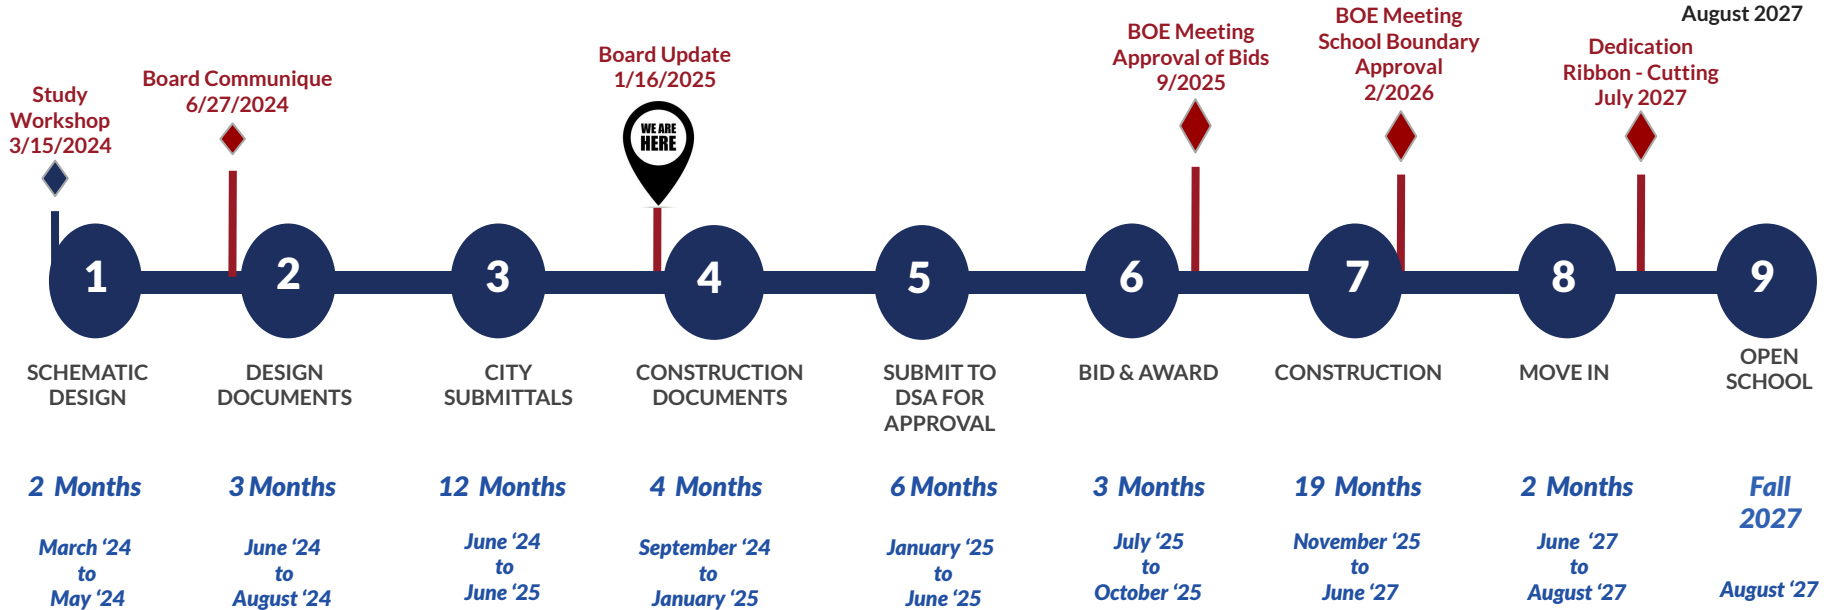

# PLAYGROUND ELEVATION

# PROJECT TIMELINE

Site Acquisition

February 2025

42 MONTHS

Design Phase

Bid & Award

Construction

**RUSD**